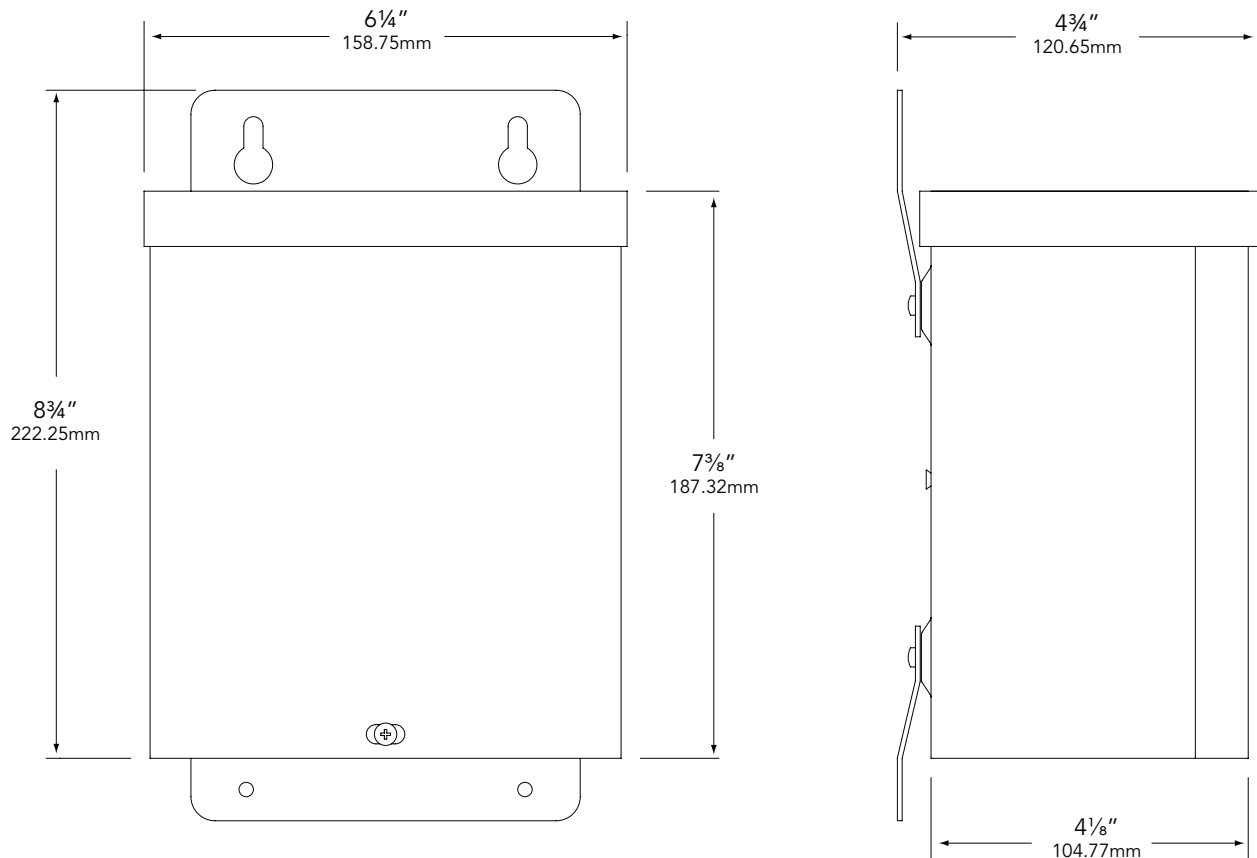

PROFESSIONAL
OUTDOOR LIGHTING

Type:

Model:

Project:

SPECIFICATION SHEET

MODEL RTB1 HID Ballast Encloser • Architectural Series • Accessories

DESCRIPTION:

Above-Ground Single Ballast Box

CONSTRUCTION:

Rugged, weatherproof, powder-coated steel box

BALLAST TYPES:

Metal Halide and High Pressure Sodium

CONDUIT ENTRIES:

Two 1/2" - 3/4" combination knockouts for conduit entry

All Vista accessories are [MADE IN THE U.S.A.](#)

DIMENSIONS:

Vista Professional Outdoor Lighting reserves the right to modify the design and/or construction of the fixture shown without further notification.