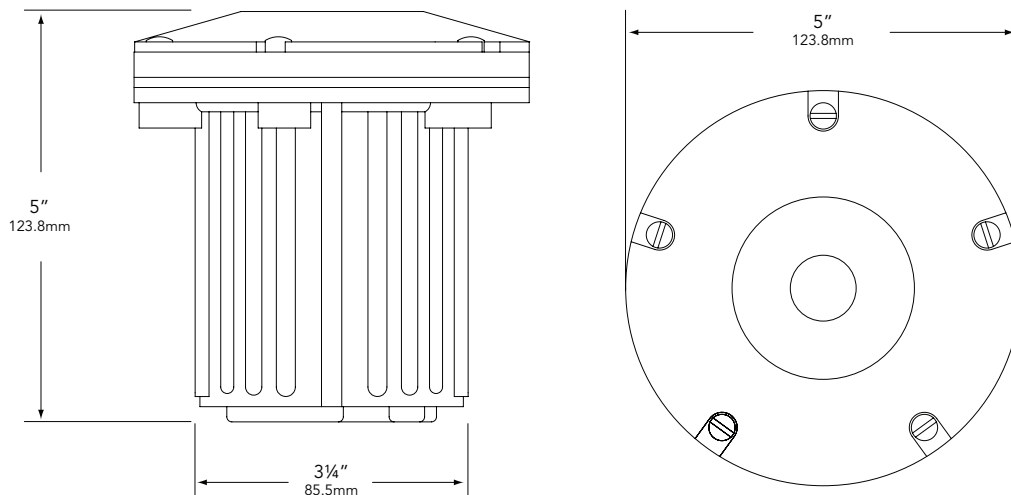

MOUNTING:

1/2" NPT for fixture mounting and two 3/4" NPT bottom inlets.

All Vista accessories are **MADE IN THE U.S.A.**

DIMENSIONS:

Vista Professional Outdoor Lighting reserves the right to modify the design and/or construction of the fixture shown without further notification.