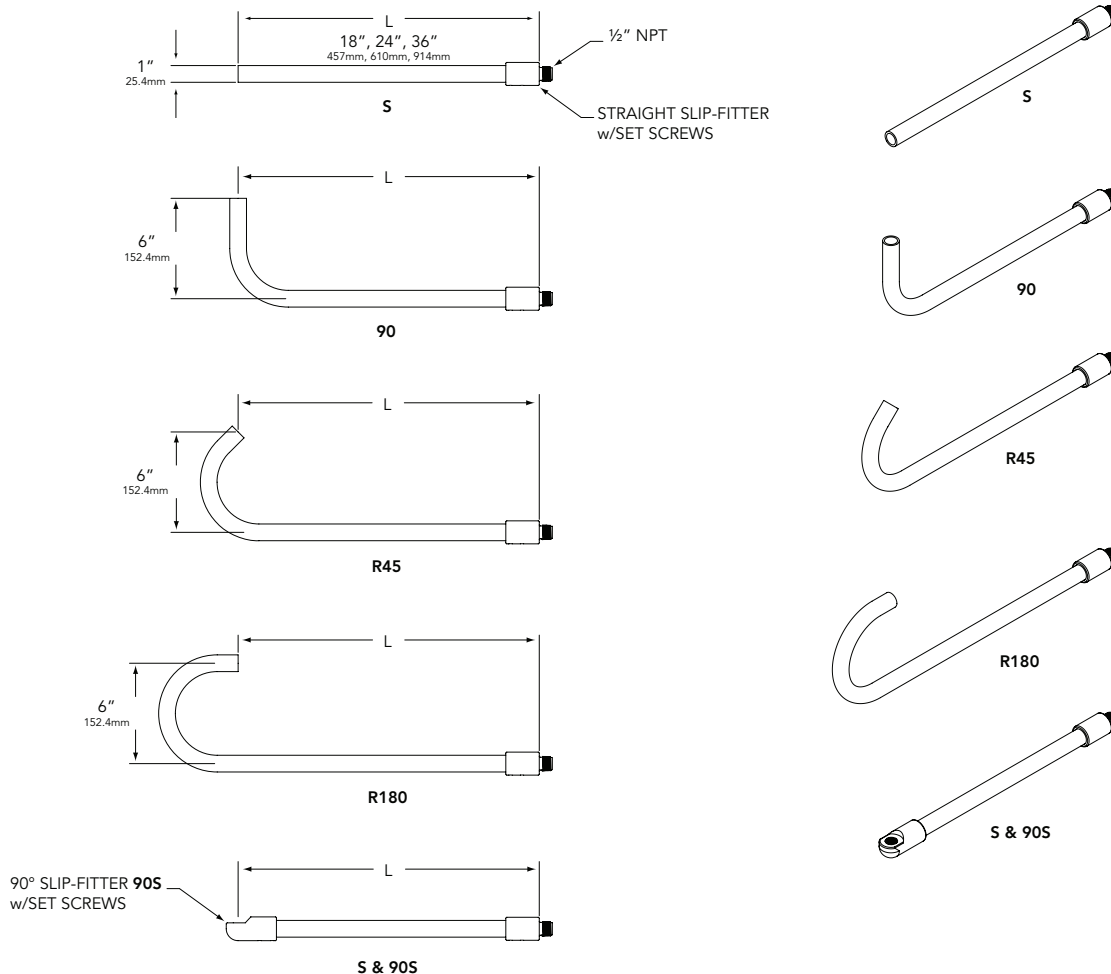

PROFESSIONAL
OUTDOOR LIGHTING

Type:

Model:

Project:

SPECIFICATION SHEET

MODEL EAM-S Single Extended Arm Mount • Architectural Series • Accessories

DESCRIPTION:

The EAM-S Single Extended Arm Mount features heavy duty extruded and CNC aluminum construction for added durability. Specifically designed to extend a single Vista up & accent luminaire off of the wall for a variety of lighting applications. A variety of sweep styles are available including straight **S**, ninety **90**, reverse forty-five **R45**, and reverse one-eighty **R180**. Extended Arms can be ordered 18", 24", and 36" standard lengths. Custom lengths are available.

ACCESSORIES:

A convenient and compact 90° CNC aluminum Slip-fitter **90S** can be ordered with a straight extension when a longer sweep is undesirable.

MOUNTING:

A straight CNC aluminum Slip-fitter with pipe extension socket on one end and 1/2" NPT threading on the opposite end threads directly into a variety of Vista mounting accessories such as the Wall Mount Box or Mounting Canopies.

DIMENSIONS:

Vista Professional Outdoor Lighting reserves the right to modify the design and/or construction of the fixture shown without further notification.

SPECIFICATION SHEET

MODEL EAM-S Single Extended Arm Mount • Architectural Series • Accessories