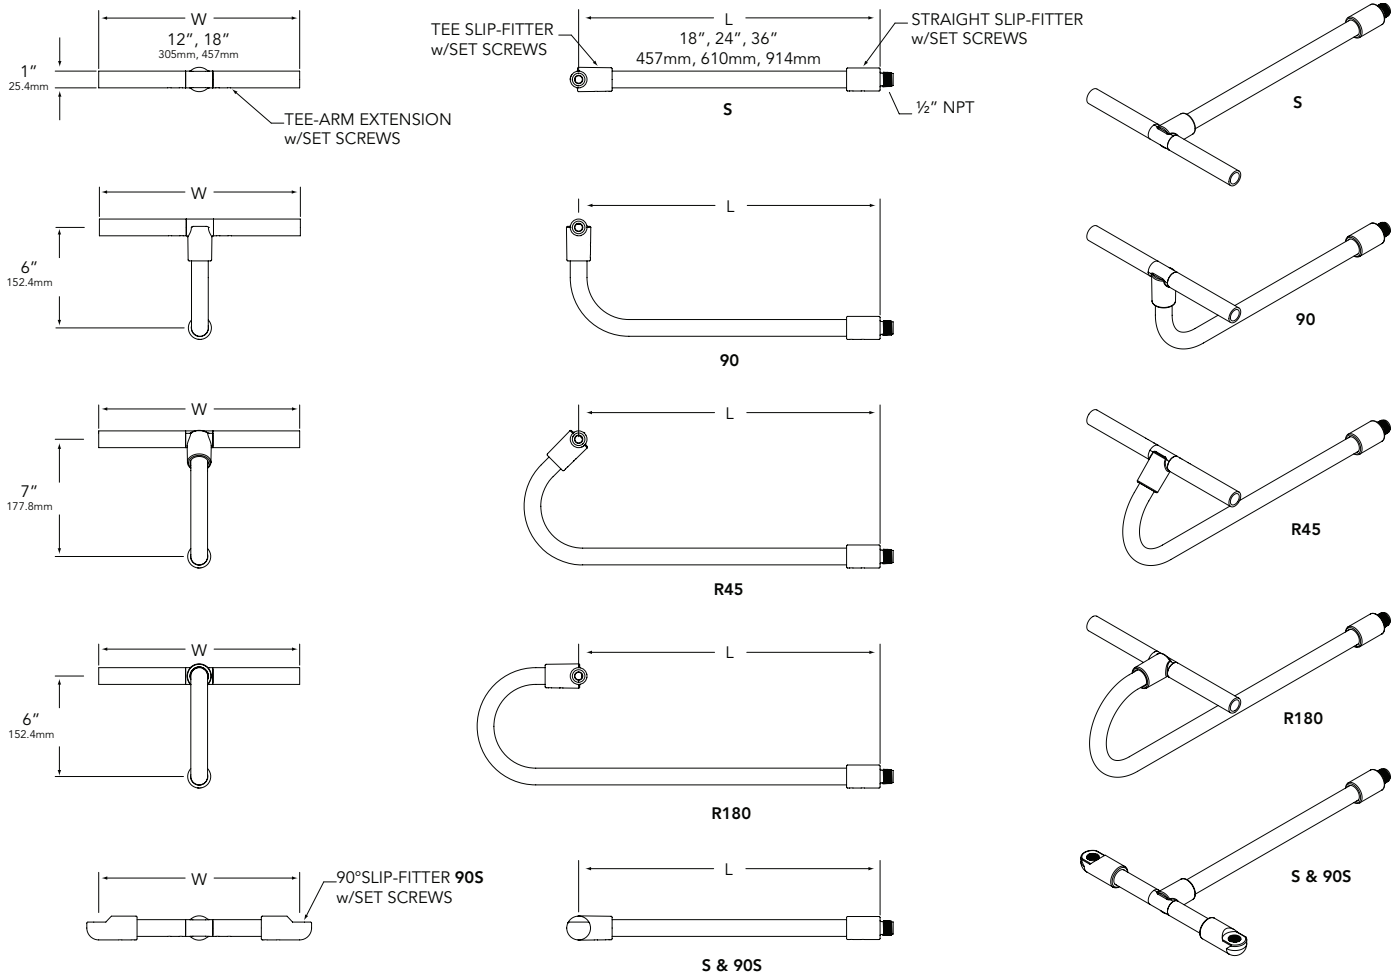

Model:

Project:

SPECIFICATION SHEET

MODEL EAM-D Double Extended Arm Mount • Architectural Series • Accessories

DESCRIPTION:

The EAM-D Double Extended Arm Mount features heavy duty extruded, die-cast, and CNC aluminum construction for added durability. Specifically designed to extend two (2) Vista up & accent luminaires off of the wall for a variety of lighting applications. A variety of sweep styles are available including straight **S**, ninety **90**, reverse forty-five **R45**, and reverse one-eighty **R180**. Extended Arms can be ordered in 18", 24", and 36" standard lengths and the tee-arm extensions in 12" and 18" standard widths. Custom lengths are available.

MATERIALS:

Heavy wall extruded, die-cast, and CNC aluminum.

FINISH:

Durable powder coat finish available in Black, Architectural Bronze, Dark Bronze, Light Bronze, Special Bronze, Verde, Pewter, Architectural Brick, Granite, Terracotta, Rust, Hunter Green, Mocha, Weathered Bronze, Weathered Iron, White, & Glossy Gray.

ACCESSORIES:

A convenient and compact 90° CNC aluminum Slip-fitter **90S** can be ordered to change the lighting fixture orientation 90° at the ends of the tee-extension arms.

MOUNTING:

A straight CNC aluminum Slip-fitter with pipe extension socket on one end and 1/2" NPT threading on the opposite end threads directly into a variety of Vista mounting accessories such as the Wall Mount Box or Mounting Canopies.

DIMENSIONS:

Vista Professional Outdoor Lighting reserves the right to modify the design and/or construction of the fixture shown without further notification.