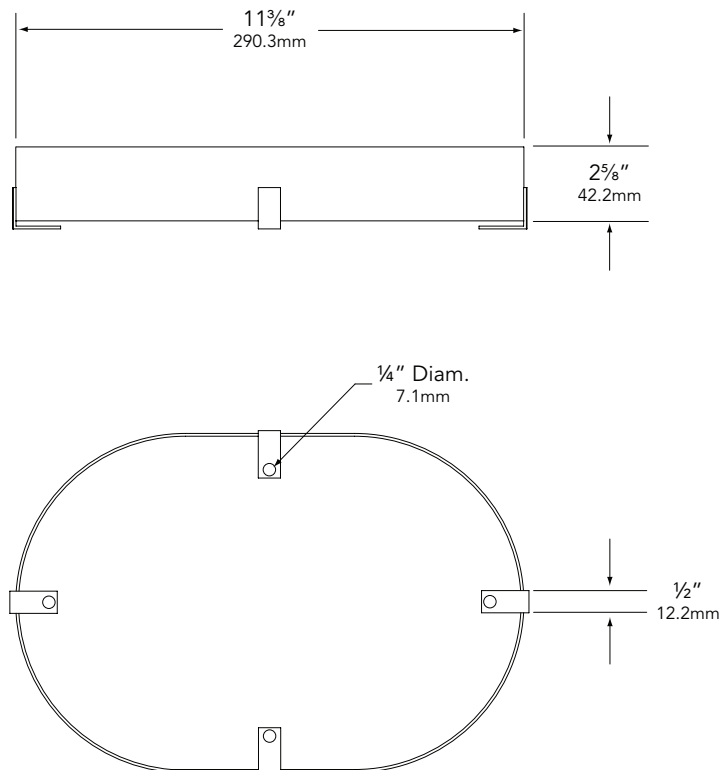

PROFESSIONAL
OUTDOOR LIGHTING

Type:

Model:

Project:

SPECIFICATION SHEET

MODEL CGB-150 Landscape Series • Accessories • Concrete Pour Kit

SPECIFICATIONS:

DESCRIPTION:

Stainless steel concrete pour kit for Vista in-ground lighting fixtures and ballast enclosures.

All Vista accessories are **MADE IN THE U.S.A.**

DIMENSIONS:

Vista Professional Outdoor Lighting reserves the right to modify the design and/or construction of the fixture shown without further notification.