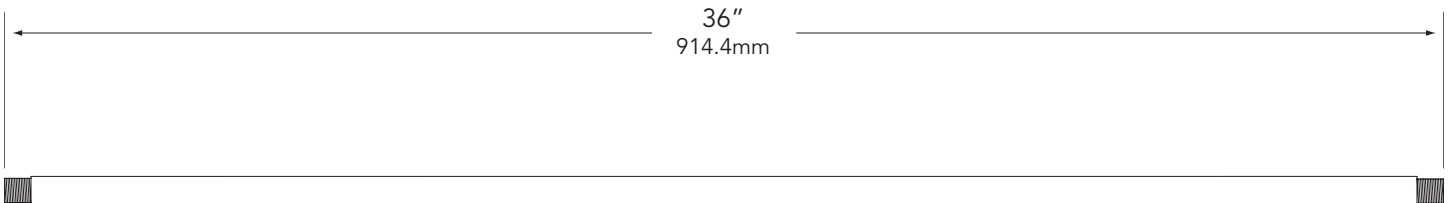

**PROFESSIONAL
OUTDOOR LIGHTING**

Type:

Model:

Project:

SPECIFICATION SHEET

MODEL AS-136 Landscape Series • Accessories • Mounting Stem

SPECIFICATIONS:

CONSTRUCTION:

½" schedule-40 aluminum pipe with ½" NPT on both ends

FINISH:

Polyester powder-coat finish available in Black, Verde, Architectural Brick, Architectural Bronze, Light Bronze, Dark Bronze, Granite, Pewter, Terracotta, Rust, Hunter Green, Mocha, Weathered Bronze, Weathered Iron, and White.

All Vista accessories are **MADE IN THE U.S.A.**

DIMENSIONS:

Vista Professional Outdoor Lighting reserves the right to modify the design and/or construction of the fixture shown without further notification.