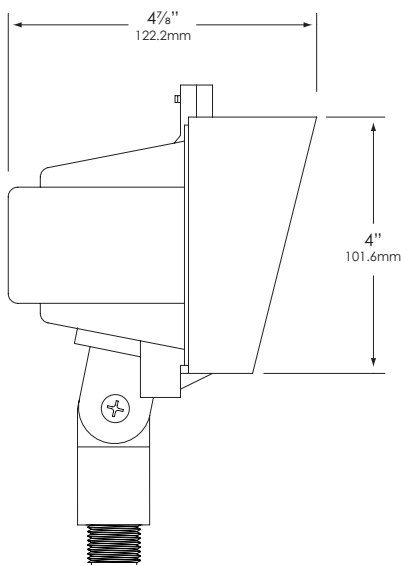

SOCKET/LAMP HOLDER:

Top grade ceramic socket with nickel contacts, stainless steel springs, & Teflon-jacketed wire leads.

LENS:

Clear, tempered, shock & heat-resistant, soda-lime glass lens. Optical effect lenses are available; see accessories column on fixture ordering information chart.

REFLECTOR:

Mirror-finish, high-performance aluminum for maximum light output.

MOUNTING:

Injection-molded, glass-reinforced Ryton® R-4 composite adjustable knuckle with 1/2" NPT. Fixture may be mounted into threaded hubs in junction boxes, ground stakes, tree-mount boxes, or mounting canopies.

FASTENERS:

All fasteners are stainless steel.

WIRING:

Prewired with a 3' pigtail of 18-2 direct-burial cable & underground connectors for a secure connection to supply cable.

CERTIFICATION:

UL Listed to U.S. & Canadian safety standards for low voltage landscape luminaires (UL 1838). Maximum wattages allowed by Underwriters Laboratories (UL) for U.S. & Canadian markets may vary. Maximum wattages specified are Underwriters Laboratories U.S. standard. Please contact Vista for any questions about maximum wattages allowed by UL Canadian standards.

All Vista luminaires are **MADE IN U.S.A.**

DIMENSIONS:

Vista Professional Outdoor Lighting reserves the right to modify the design and/or construction of the fixture shown without further notification.