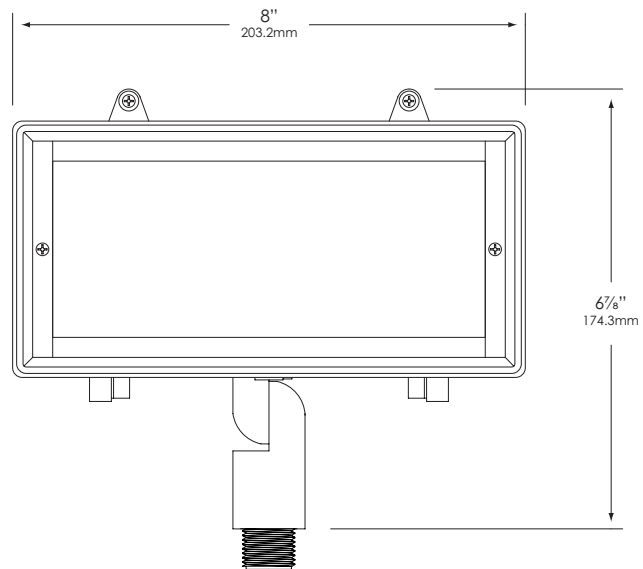

SOCKET/LAMP HOLDER:

Top grade ceramic socket with nickel contacts, stainless steel springs, & Teflon-jacketed wire leads.

LENS:

Clear, tempered, shock & heat-resistant, soda-lime glass lens. Optical effect lenses are available; see accessories column on fixture ordering information chart.

REFLECTOR:

Mirror-finish, high-performance aluminum for maximum light output.

MOUNTING:

Injection-molded, glass-reinforced Ryton® R-4 composite adjustable knuckle with 1/2" NPT. Fixture may be mounted into threaded hubs in junction boxes, ground stakes, tree-mount boxes, or mounting canopies.

FASTENERS:

All fasteners are stainless steel.

WIRING:

Prewired with a 3' pigtail of 18-2 direct-burial cable & underground connectors for a secure connection to supply cable.

CERTIFICATION:

UL Listed to U.S. & Canadian safety standards for low voltage landscape luminaires (UL 1838). Maximum wattages allowed by Underwriters Laboratories (UL) for U.S. & Canadian markets may vary. Maximum wattages specified are Underwriters Laboratories U.S. standard. Please contact Vista for any questions about maximum wattages allowed by UL Canadian standards.

All Vista luminaires are **MADE IN U.S.A.**

DIMENSIONS:

Vista Professional Outdoor Lighting reserves the right to modify the design and/or construction of the fixture shown without further notification.