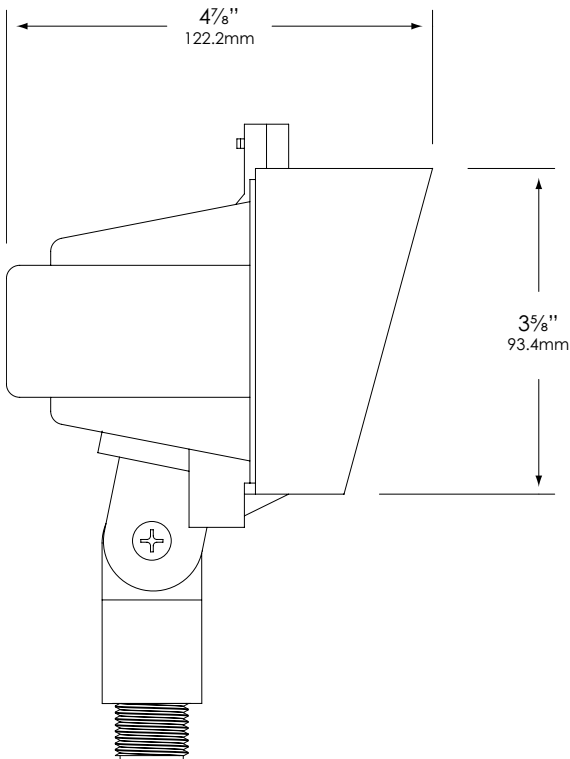

SOCKET/LAMP HOLDER:

Top grade ceramic socket with nickel contacts, stainless steel springs, and Teflon-jacketed wire leads.

LENS:

Clear, tempered, shock and heat-resistant, soda-lime glass lens. Frosted lens is available; see accessories column on fixture ordering information chart.

MOUNTING:

Injection-molded, glass-reinforced Ryton® R-4 composite adjustable knuckle with ½" NPT. Fixture may be mounted into threaded hubs in junction boxes, ground stakes, tree-mount boxes, or mounting canopies. Please see fixture ordering information for mounting selection.

FASTENERS:

All fasteners are stainless steel.

WIRING:

Prewired with a three-foot pigtail of 18-2 direct-burial cable and underground connectors for a secure connection to supply cable.

CERTIFICATION:

UL Listed to U.S. and Canadian safety standards for low voltage landscape luminaires (UL 1838). Maximum wattages allowed by Underwriters Laboratories (UL) for U.S. and Canadian markets may vary. Maximum wattages specified are Underwriters Laboratories U.S. standard. Please contact Vista for any questions about maximum wattages allowed by UL Canadian standards.

All Vista luminaires are **MADE IN U.S.A.**

DIMENSIONS:

Vista Professional Outdoor Lighting reserves the right to modify the design and/or construction of the fixture shown without further notification.