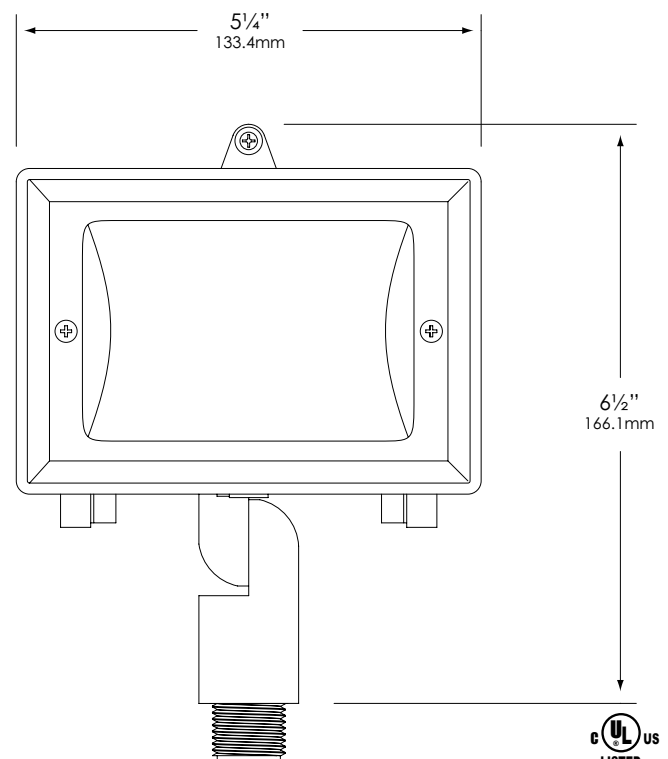

SOCKET/LAMP HOLDER:

Top grade ceramic socket with nickel contacts, stainless steel springs, and Teflon-jacketed wire leads.

LENS:

Clear, tempered, shock and heat-resistant, soda-lime glass lens. Frosted lens is available; see accessories column on fixture ordering information chart.

MOUNTING:

Injection-molded, glass-reinforced Ryton® R-4 composite adjustable knuckle with ½" NPT. Fixture may be mounted into threaded hubs in junction boxes, ground stakes, tree-mount boxes, or mounting canopies. Please see fixture ordering information for mounting selection.

FASTENERS:

All fasteners are stainless steel.

WIRING:

Prewired with a three-foot pigtail of 18-2 direct-burial cable and underground connectors for a secure connection to supply cable.

CERTIFICATION:

UL Listed to U.S. and Canadian safety standards for low voltage landscape luminaires (UL 1838). Maximum wattages allowed by Underwriters Laboratories (UL) for U.S. and Canadian markets may vary. Maximum wattages specified are Underwriters Laboratories U.S. standard. Please contact Vista for any questions about maximum wattages allowed by UL Canadian standards.

All Vista luminaires are **MADE IN U.S.A.**

DIMENSIONS:

Vista Professional Outdoor Lighting reserves the right to modify the design and/or construction of the fixture shown without further notification.