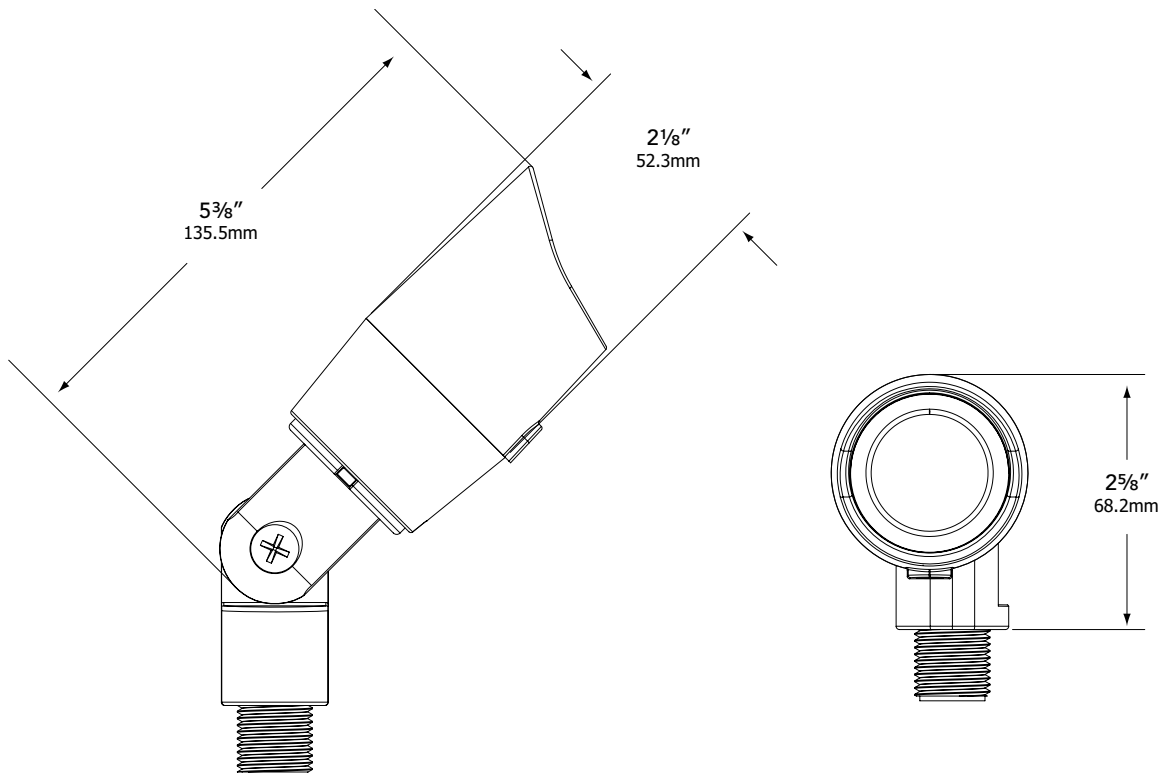

MOUNTING:

Injection-molded composite adjustable knuckle with 1/2" NPS thread. Fixture may be mounted into threaded hubs in junction boxes, ground stakes (GR), tree mount boxes (TR), or mounting canopies (WR).

FASTENERS:

All fasteners are stainless steel.

WIRING:

Prewired with a 36" pigtail of 18-2 direct-burial cable and underground connectors for a secure connection to supply cable.

All Vista luminaires are **MADE IN U.S.A.**

DIMENSIONS:

Vista Professional Outdoor Lighting reserves the right to modify the design and/or construction of the fixture shown without further notification.

SPECIFICATION SHEET

MODEL 5004 Landscape Series • Up & Accent Lights