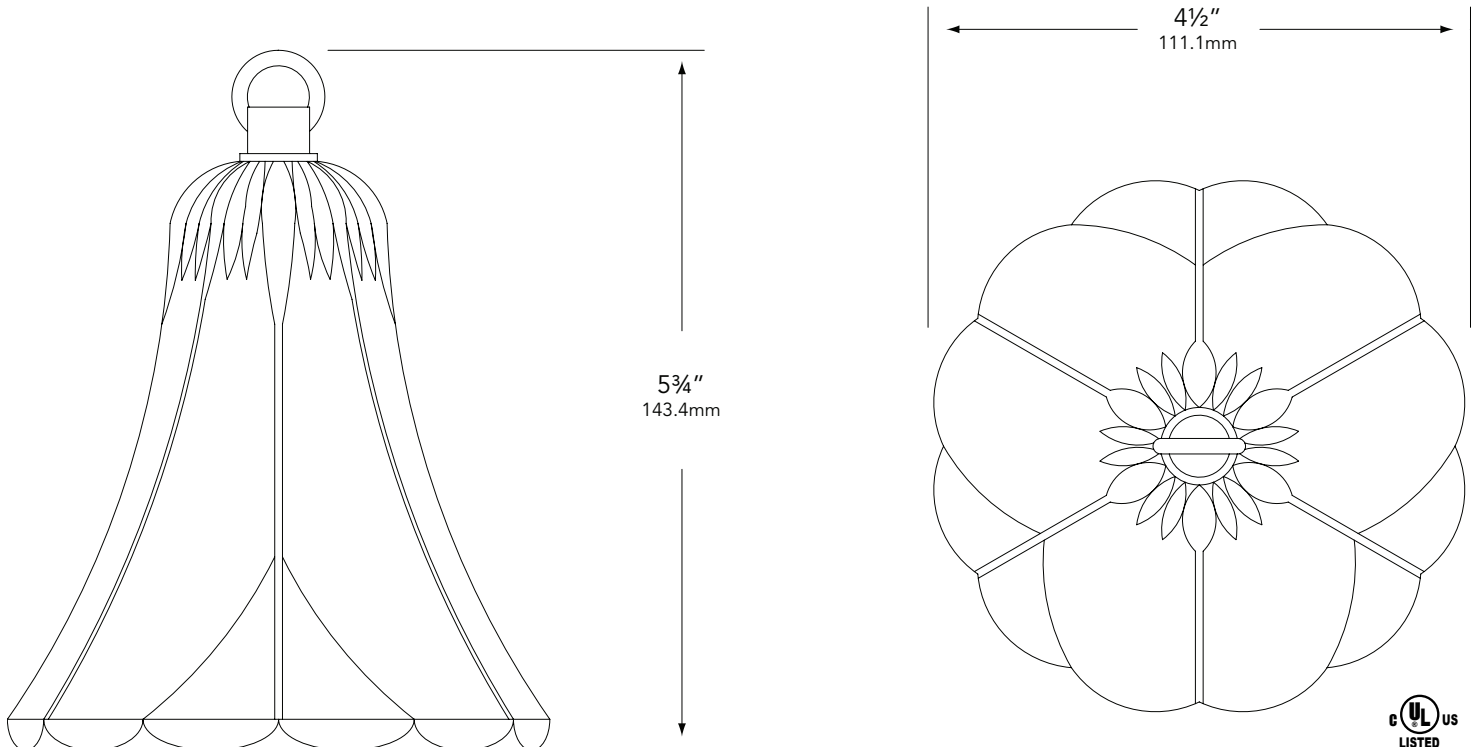

MODEL 4210 Landscape Series • Specialty Lights

FIXTURE SPECIFICATIONS:

HOUSING:

Die-cast, copper-free aluminum.

FINISH:

Polyester powder-coated finish available in Black, Verde, Architectural Brick, Architectural Bronze, Light Bronze, Dark Bronze, Granite, Pewter, Terracotta, Rust, Hunter Green, Mocha, Weathered Bronze, Weathered Iron, and White.

SOCKET/LAMP HOLDER:

Top grade ceramic socket with nickel contacts, stainless steel springs, and Teflon-jacketed wire leads.

LENS:

Clear, high-impact, polycarbonate lens.

LAMP TYPE:

T3 – 20W maximum. LN-10 T3 Halogen (10W) Standard.

MOUNTING:

Solid brass loop with a six-foot stainless steel cable-hanger included.

FASTENERS:

All fasteners are stainless steel.

WIRING:

Prewired with a three-foot pigtail of 18-2 SPT1 UV resistant cable and underground connectors for a secure connection to supply cable.

CERTIFICATION:

UL Listed to U.S. and Canadian safety standards for low voltage landscape luminaires (UL 1838). Maximum wattages allowed by Underwriters Laboratories (UL) for U.S. and Canadian markets may vary. Maximum wattages specified are Underwriters Laboratories U.S. standard. Please contact Vista for any questions about maximum wattages allowed by UL Canadian standards.

All Vista luminaires are **MADE IN U.S.A.**

This fixture is also available as a LED luminaire. Please refer to LED Specification Sheet - 4210-LED.

DIMENSIONS:

Vista Professional Outdoor Lighting reserves the right to modify the design and/or construction of the fixture shown without further notification.