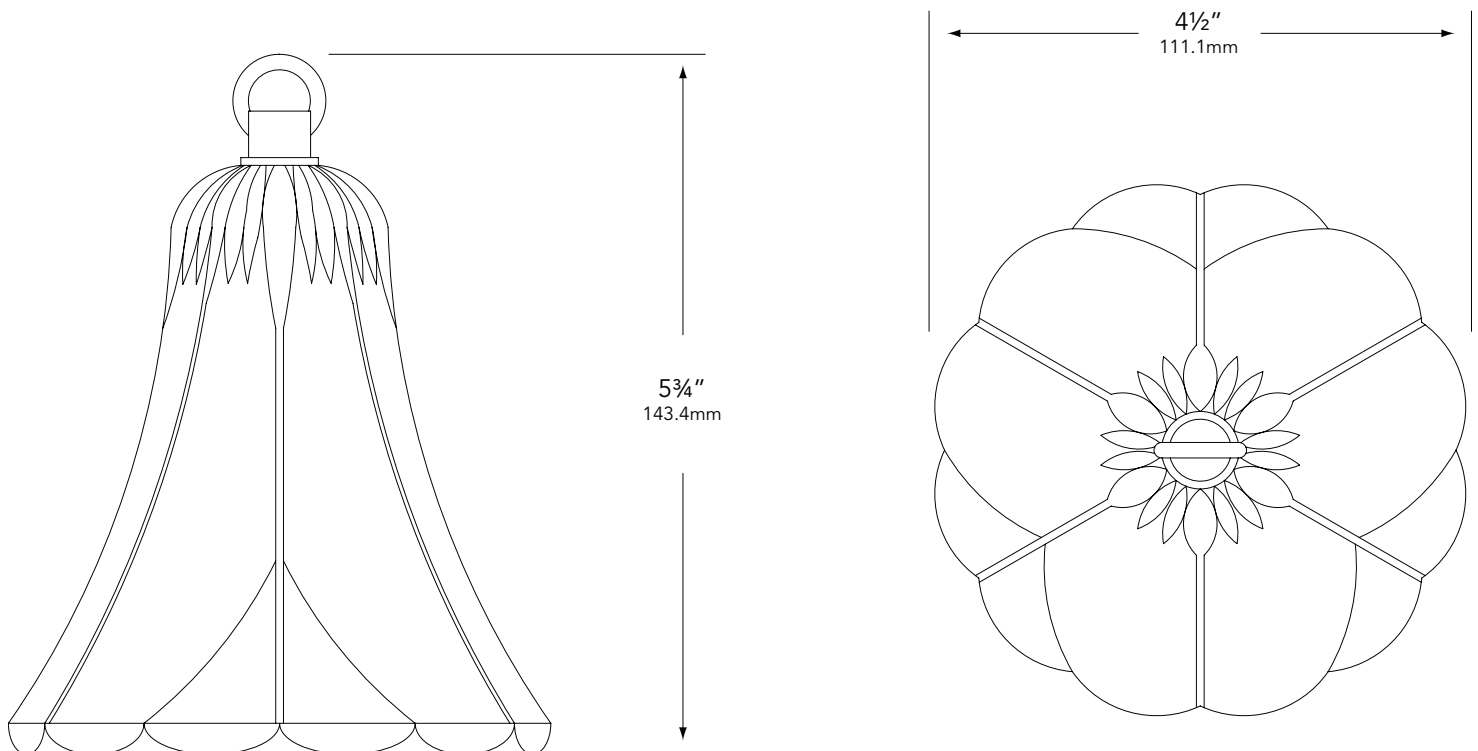

**MOUNTING:**

Solid brass loop with a six-foot stainless steel cable-hanger included.

**FASTENERS:**

All fasteners are stainless steel.

**WIRING:**

Prewired with a three-foot pigtail of 18-2 SPT1 UV resistant cable and underground connectors for a secure connection to supply cable.

#### DIMENSIONS:

Vista Professional Outdoor Lighting reserves the right to modify the design and/or construction of the fixture shown without further notification.