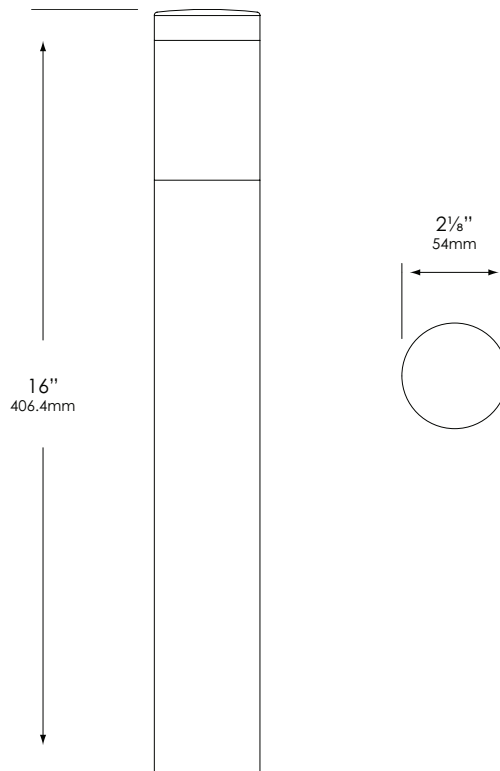

#### FIXTURE SPECIFICATIONS:

**HOUSING:**

Heavy-gauge, extruded, copper or stainless steel post fitted to a precision CNC-machined, solid brass cap.

**POST:**

Heavy-gauge, extruded aluminum (1/8" wall thickness).

**LAMP TYPE:**

- MR-16 Halogen - 20W max. LN-20 BAB (20W) standard.
- MR-16 LED - 4.5W 36° Flood. LN16-4.5-W-36-LED standard.

**MOUNTING:**

PVC mounting base and non-corroding ABS ground stake included.

**FASTENERS:**

#### DIMENSIONS:

Vista Professional Outdoor Lighting reserves the right to modify the design and/or construction of the fixture shown without further notification.