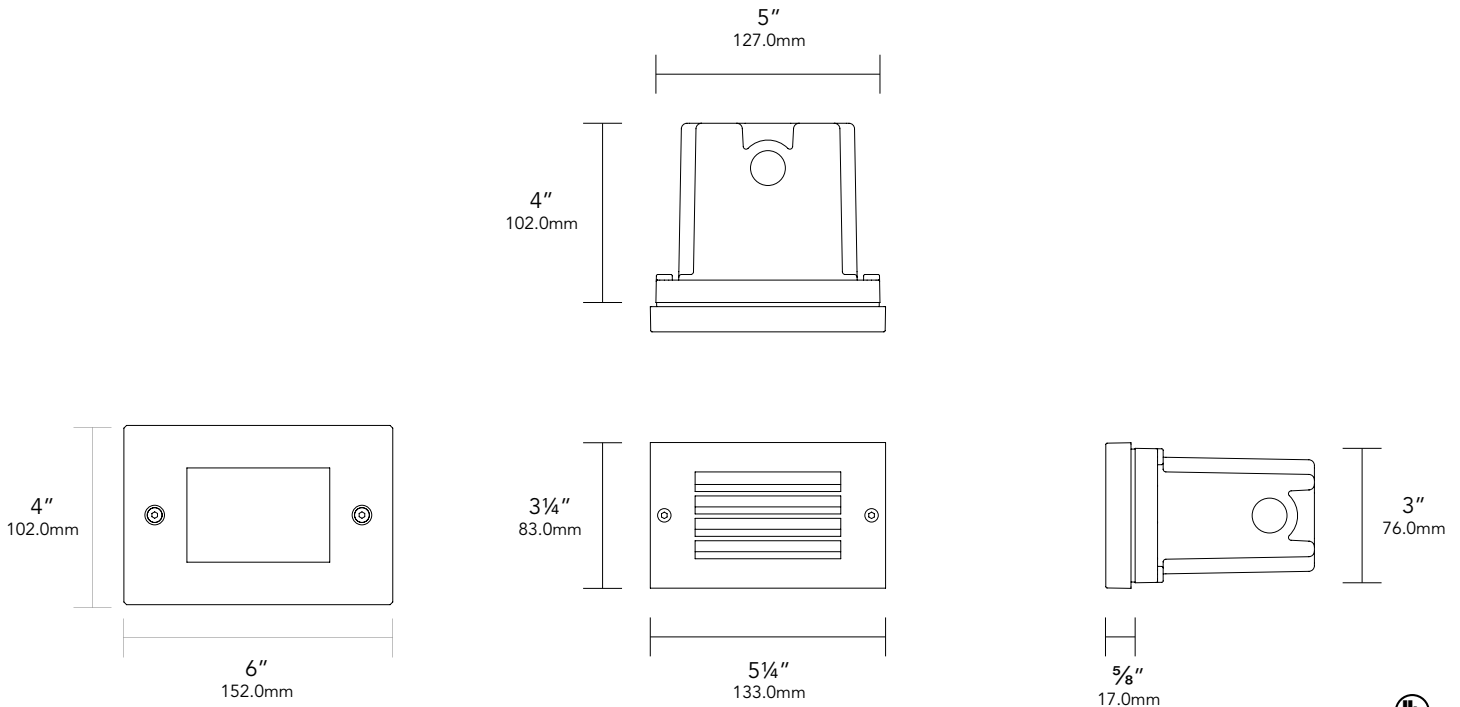

FASTENERS/INSERTS:

All fasteners are stainless steel.

CERTIFICATION:

UL Listed to U.S. & Canadian safety standards for line voltage landscape luminaires (UL 1598). Suitable for wet locations. *IP66*

All Vista Architectural luminaires are MADE IN THE U.S.A.

DIMENSIONS:

Vista Professional Outdoor Lighting reserves the right to modify the design and/or construction of the fixture shown without further notification.

SPECIFICATION SHEET

MODEL 1501 Architectural Series • Step Lights • LED

LAMP SPECIFICATIONS:

LED

- High output LED, powered for high efficiency
- Modular performance optic package
- 5.75 Watts
- 210 Deliverable Lumens

CRI

- The CRI is 81

OPTICS / AIMING

- No-glare optics

- Hot-aiming adjustable performance optic assembly
- 30° of adjustment for precise beam control