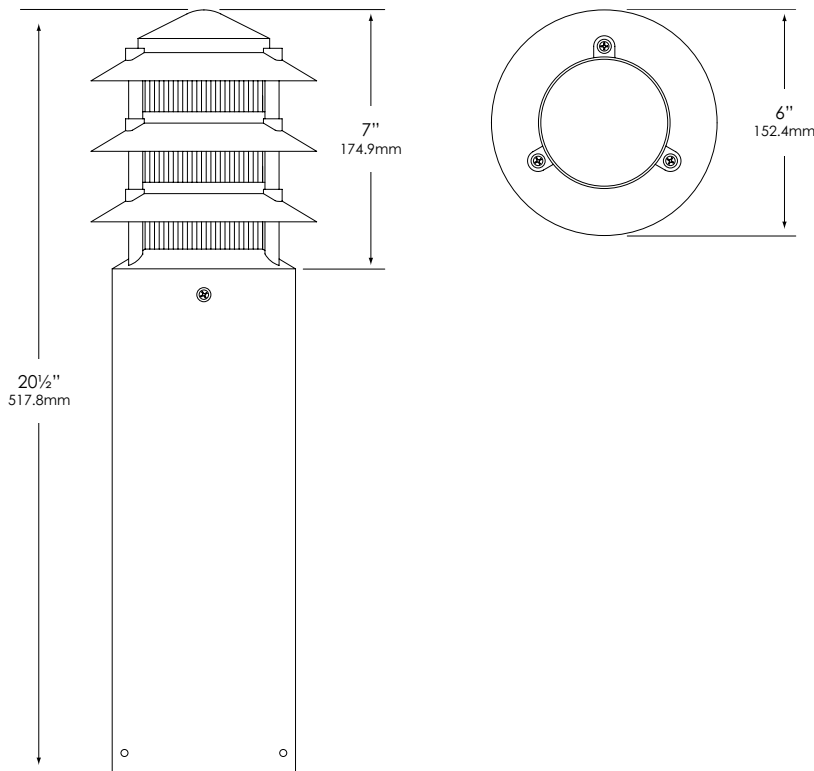

MOUNTING:

Aluminum mounting base and foundation anchor rods included.

FASTENERS:

All fasteners are stainless steel.

WIRING:

Prewired with 200°C-rated wire along with a grounded lead.

CERTIFICATION:

UL Listed to U.S. and Canadian safety standards for line voltage landscape luminaires (UL 1598). The maximum wattages allowed by Underwriters Laboratories (UL) for the U.S. and Canadian markets may vary. Maximum wattages specified are Underwriters Laboratories U.S. standard. Please contact Vista for any questions about the maximum wattages allowed by UL Canadian standards.

All Vista luminaires are [MADE IN THE U.S.A.](#)

DIMENSIONS:

Vista Professional Outdoor Lighting reserves the right to modify the design and/or construction of the fixture shown without further notification.

SPECIFICATION SHEET

MODEL 1425 Architectural Series • Bollards & Beacons

FIXTURE ORDERING INFORMATION

TO ORDER FIXTURE: Select appropriate choice from each column as in the following example.

EXAMPLE: 1425-B-FR