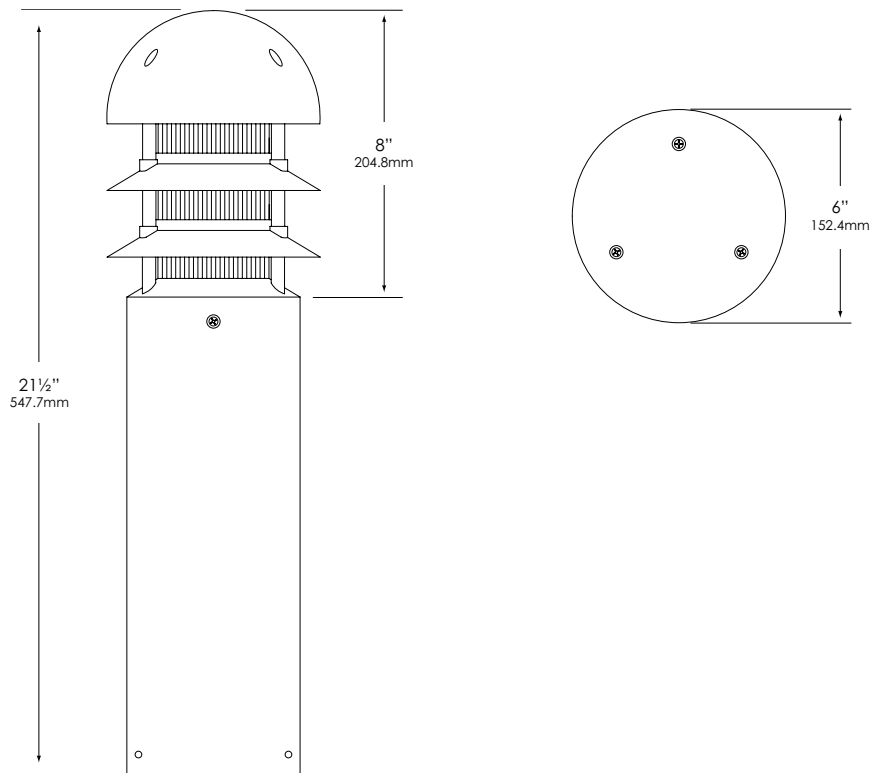

HOUSING:

Die-cast, copper-free aluminum.

POST:

5" diameter, heavy gauge, extruded aluminum (1/8" wall thickness).

FINISH:

Durable powder coat finish available in Black, Architectural Bronze, Dark Bronze, Granite, White, Architectural Brick, Light Bronze, Special Bronze, Glossy Gray, Rust, Hunter Green, Weathered Bronze, Weathered Iron, Graphite Metallic, Verde, Pewter, Mocha and Olde Finish. Custom Powder coat finishes available on request.

SOCKET/LAMP HOLDER:

Top grade porcelain, medium base 4KV pulse rated socket with spring center contact and a silicone rubber jacket protector to prevent moisture/debris from entering socket.

LENS:

Clear, frosted or prismatic threaded and gasketed, tempered glass vapor globe.

MOUNTING:

Aluminum mounting base and foundation anchor rods included.

FASTENERS:

All fasteners are stainless steel.

WIRING:

Prewired with 200°C-rated wire along with a grounded lead.

CERTIFICATION:

UL Listed to U.S. and Canadian safety standards for line voltage landscape luminaires (UL 1598). The maximum wattages allowed by Underwriters Laboratories (UL) for the U.S. and Canadian markets may vary. Maximum wattages specified are Underwriters Laboratories U.S. standard. Please contact Vista for any questions about the maximum wattages allowed by UL Canadian standards.

All Vista luminaires are [MADE IN THE U.S.A.](#)

DIMENSIONS:

Vista Professional Outdoor Lighting reserves the right to modify the design and/or construction of the fixture shown without further notification.