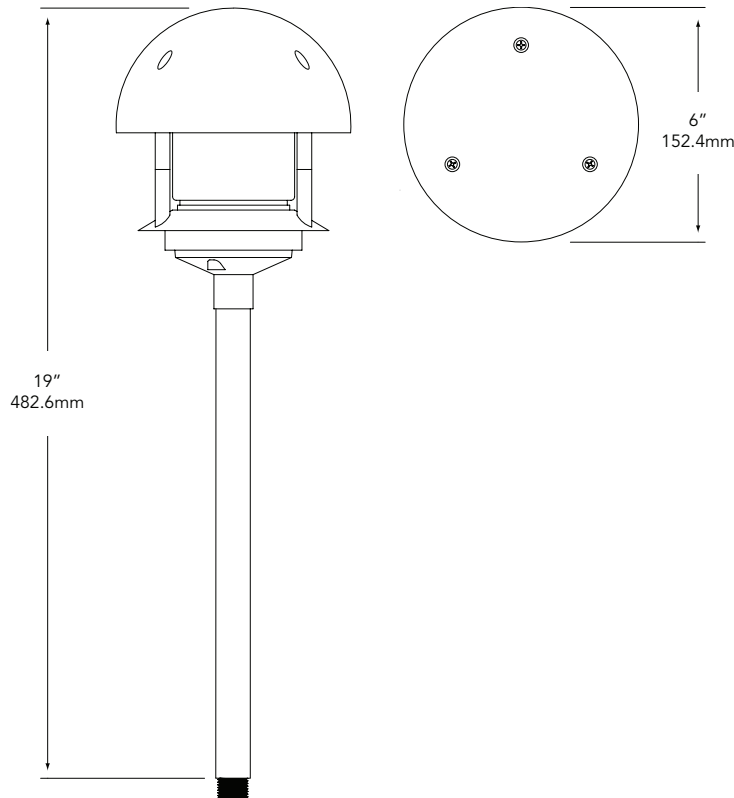

A19- Incandescent. 75W Maximum.

Lamp not included with fixture, order separately.

HOUSING:

Die-cast, copper-free aluminum.

STEM:

1/2" schedule-40 aluminum pipe with 1/2" NPT. Standard 12" stem is included with fixtures – optional and custom stems available.

MOUNTING:

Aluminum stem with 1/2" NPT on bottom and jam nut included. Fixture may be mounted into threaded hubs in junction boxes, ground stakes, or grade-mounted ballast enclosures.

FASTENERS:

All fasteners are stainless steel.

WIRING:

Prewired with 200°C-rated wire along with a grounded lead.

CERTIFICATION:

UL Listed to U.S. and Canadian safety standards for line voltage landscape luminaires (UL 1598). The maximum wattages allowed by Underwriters Laboratories (UL) for the U.S. and Canadian markets may vary. Maximum wattages specified are Underwriters Laboratories U.S. standard. Please contact Vista for any questions about the maximum wattages allowed by UL Canadian standards.

All Vista luminaires are **MADE IN THE U.S.A.**

DIMENSIONS:

Vista Professional Outdoor Lighting reserves the right to modify the design and/or construction of the fixture shown without further notification.