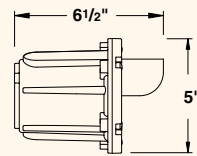

5231 Aluminum | 20 W max (halogen) | MR-16 Lamp or LED | LN-20 BAB Std