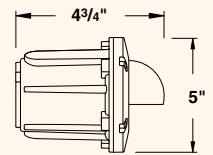

5233 Aluminum | 20 W max (halogen) | MR-16 Lamp or LED | LN-20 BAB Std

HOUSING/LENS COVER

- » Die-cast
- » Copper-free aluminum
- » Silicone O-ring gasket
- » Superior weather-tight seal

FINISH

- » Polyester powder-coated finish. See ordering information for available colors.

SOCKET/LAMP HOLDER

- » Proprietary ceramic socket
- » Stainless steel springs
- » Nickel contacts
- » Teflon-jacketed wire leads

PHOTOMETRICS

- » For photometric data, see pages 131-149.

MOUNTING

- » Conduit mount has two 1/2" NPT side inlets
- » Optional concrete mounting kit available, see page 127.

FASTENERS

- » Stainless steel fasteners

WIRING

- » Prewired with a five-foot pigtail of 18-2 direct-burial cable and underground connectors for a secure connection to the supply cable.

LENS

5230	
5231	» Convex » Frosted » Tempered » Shock- and heat-resistant » Soda-lime glass » For optical effect lenses, see ordering information.
5232	
5233	» Flat » Frosted » Tempered » Shock- and heat-resistant » Soda-lime glass » For optical effect lenses, see ordering information.

LED SPECIFICATIONS Look for this mark on products where LED options are available.

LED Lamp

High Output Plug-in LED lamp with Vista exclusive smart-driver, powered to operate for 30,000 hours with an operating voltage of 9-15 VAC. See page 128 for extended specifications and options.

ORDERING INFORMATION Select appropriate choice from each column

example: SL-5230-B-BAB-CBL

Mounting	No.	Finish	Lamp	Lenses/Accessories
SL Step light	5230 5231 5232 5233 *	B Black Z Architectural Bronze DZ Dark Bronze LZ Light Bronze SB Special Bronze G Verde P Pewter BR Architectural Brick GT Granite TC Terracotta R Rust HG Hunter Green M Mocha WB Weathered Bronze WI Weathered Iron W White	See reference codes, pages 128-130	CBL Convex Cool-Blue Lens CFR Convex Frosted Lens SL Flat Spread Lens DBL Flat Dark Blue Lens GL Flat Dark Green Lens RL Flat Red Lens YL Flat Amber Lens HL Honeycomb Louver JBCP-150 Concrete Mounting Kit

NOTE: not all accessories are available for all fixtures. See footnotes below before ordering.
* No Lenses/Accessories available except for JBCP-150.
Fixtures shipped with standard lamp, unless otherwise specified, and with specified mounting hardware.