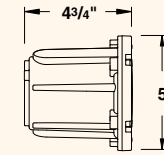

5230 Aluminum | 20 W max (halogen) | MR-16 Lamp or LED | LN-20 BAB Std

5231 Aluminum | 20 W max (halogen) | MR-16 Lamp or LED | LN-20 BAB Std

5232 Aluminum | 20 W max (halogen) | MR-16 Lamp or LED | LN-20 BAB Std

SOCKET/LAMP HOLDER

- » Proprietary ceramic socket
- » Stainless steel springs
- » Nickel contacts
- » Teflon-jacketed wire leads

PHOTOMETRICS

- » For photometric data, see pages 131-149.

MOUNTING

- » Conduit mount has two 1/2" NPT side inlets
- » Optional concrete mounting kit available, see page 127.

FASTENERS

- » Stainless steel fasteners

WIRING

- » Prewired with a five-foot pigtail of 18-2 direct-burial cable and underground connectors for a secure connection to the supply cable.

LENS

- | | |
|------|---|
| 5230 | |
| 5231 | <ul style="list-style-type: none"> » Convex » Frosted » Tempered » Shock- and heat-resistant » Soda-lime glass » For optical effect lenses, see ordering information. |
| 5232 | |
| 5233 | <ul style="list-style-type: none"> » Flat » Frosted » Tempered » Shock- and heat-resistant » Soda-lime glass » For optical effect lenses, see ordering information. |