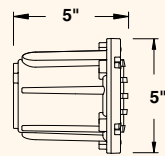

5230 Aluminum | 20 W max (halogen) | MR-16 Lamp or LED | LN-20 BAB Std

5231 Aluminum | 20 W max (halogen) | MR-16 Lamp or LED | LN-20 BAB Std

5232 Aluminum | 20 W max (halogen) | MR-16 Lamp or LED | LN-20 BAB Std

SOCKET/LAMP HOLDER

- » Proprietary ceramic socket
- » Stainless steel springs
- » Nickel contacts
- » Teflon-jacketed wire leads

PHOTOMETRICS

- » For photometric data, see pages 131-149.

MOUNTING

- » Conduit mount has two 1/2" NPT side inlets
- » Optional concrete mounting kit available, see page 127.

FASTENERS

- » Stainless steel fasteners

WIRING

- » Prewired with a five-foot pigtail of 18-2 direct-burial cable and underground connectors for a secure connection to the supply cable.

LENS

- | | |
|------|---|
| 5230 | |
| 5231 | <ul style="list-style-type: none"> » Convex » Frosted » Tempered » Shock- and heat-resistant » Soda-lime glass » For optical effect lenses, see ordering information. |
| 5232 | |
| 5233 | <ul style="list-style-type: none"> » Flat » Frosted » Tempered » Shock- and heat-resistant » Soda-lime glass » For optical effect lenses, see ordering information. |