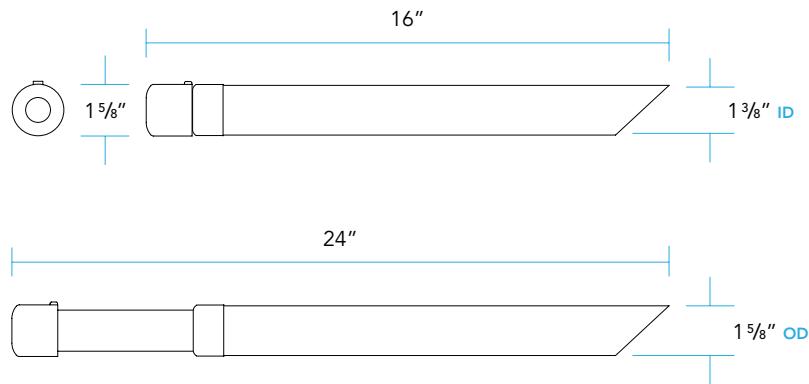

DIMENSIONS

**PROFESSIONAL
OUTDOOR LIGHTING**

www.VistaPro.com · email@vistapro.com · Fax: (888) 670-VISTA (8478)
1625 Surveyor Avenue · Simi Valley, CA 93063 · (805) 527-0987 · (800) 766-VISTA (8478)

Vista Professional Outdoor Lighting reserves the right to modify the design and/or construction of the fixture shown without further notification.