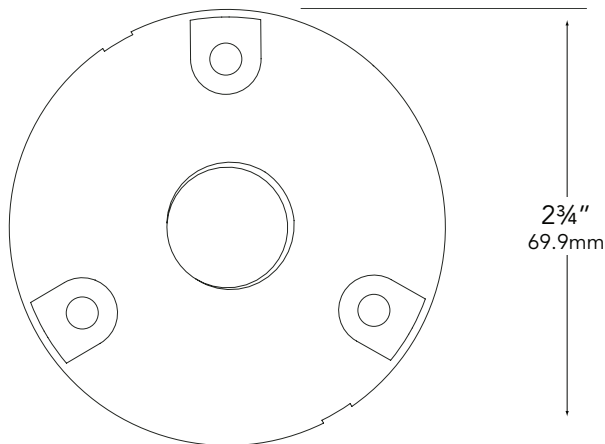

PROFESSIONAL
OUTDOOR LIGHTING

Type:

Model:

Project:

SPECIFICATION SHEET

MODEL WB-150 Landscape • Accessories • 12-Volt Mounting Canopy

SPECIFICATIONS:

CONSTRUCTION:

2 $\frac{3}{4}$ " Solid brass mounting canopy with $\frac{1}{2}$ " FPT for fixture mounting.

All Vista accessories are **MADE IN THE U.S.A.**

DIMENSIONS:

Vista Professional Outdoor Lighting reserves the right to modify the design and/or construction of the fixture shown without further notification.