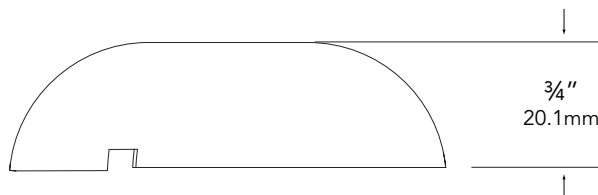

PROFESSIONAL
OUTDOOR LIGHTING

Type:

Model:

Project:

SPECIFICATION SHEET

MODEL WB-150 Landscape • Accessories • 12-Volt Mounting Canopy

SPECIFICATIONS:

CONSTRUCTION:

2 $\frac{3}{4}$ " Solid brass mounting canopy with $\frac{1}{2}$ " FPT for fixture mounting.

All Vista accessories are **MADE IN THE U.S.A.**

DIMENSIONS:

Vista Professional Outdoor Lighting reserves the right to modify the design and/or construction of the fixture shown without further notification.