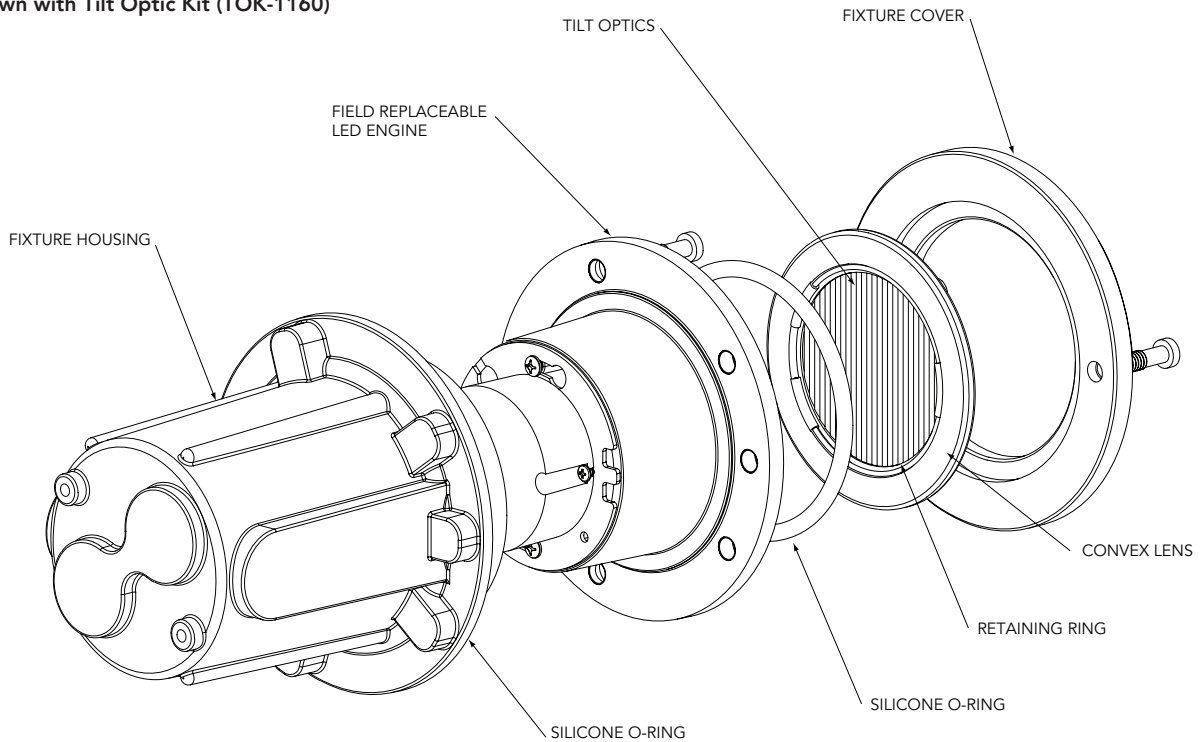

Type:

Model:

Project:

SPECIFICATION SHEET

MODEL TOK-1160 Architectural Series • Accessories

NOT TO BE USED WITH HALOGEN EQUIPPED FIXTURES

ACCESSORY SPECIFICATIONS:

DESCRIPTION:

Tilt optic kit for the 1160 series of inground fixtures.

Includes:

- One (1) 5° acrylic lens
- One (1) 10° acrylic lens
- One (1) 15° acrylic lens
- One (1) 5° axial spread acrylic lens
- One (1) stainless steel retaining ring with silicone tubing

Each lens has a molded-in arrow indicator to assist with aiming adjustment.

All Vista accessories are [MADE IN THE U.S.A.](#)

1164 Shown with Tilt Optic Kit (TOK-1160)

Vista Professional Outdoor Lighting reserves the right to modify the design and/or construction of the fixture shown without further notification.