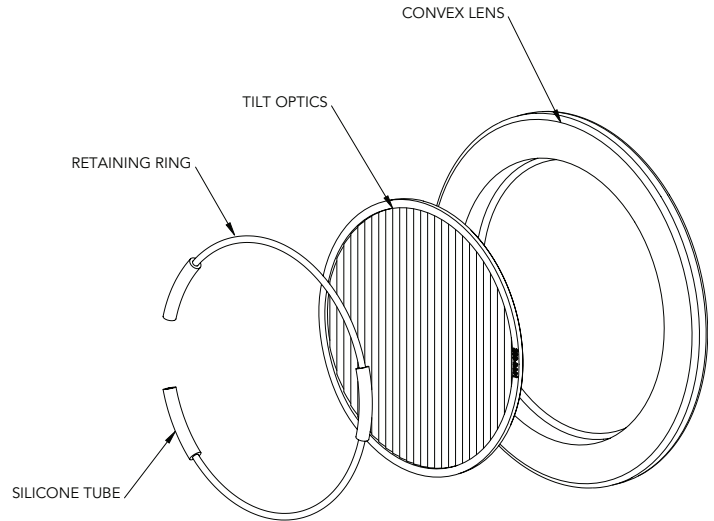

Type:

Model:

Project:

SPECIFICATION SHEET

MODEL TOK-1160 Architectural Series • Accessories

NOT TO BE USED WITH HALOGEN EQUIPPED FIXTURES

ACCESSORY SPECIFICATIONS:

DESCRIPTION:

Tilt optic kit for the 1160 series of inground fixtures.

Includes:

- One (1) 5° acrylic lens
- One (1) 10° acrylic lens
- One (1) 15° acrylic lens
- One (1) 5° axial spread acrylic lens
- One (1) stainless steel retaining ring with silicone tubing

Each lens has a molded-in arrow indicator to assist with aiming adjustment.

All Vista accessories are [MADE IN THE U.S.A.](#)

1164 Shown with Tilt Optic Kit (TOK-1160)

Vista Professional Outdoor Lighting reserves the right to modify the design and/or construction of the fixture shown without further notification.