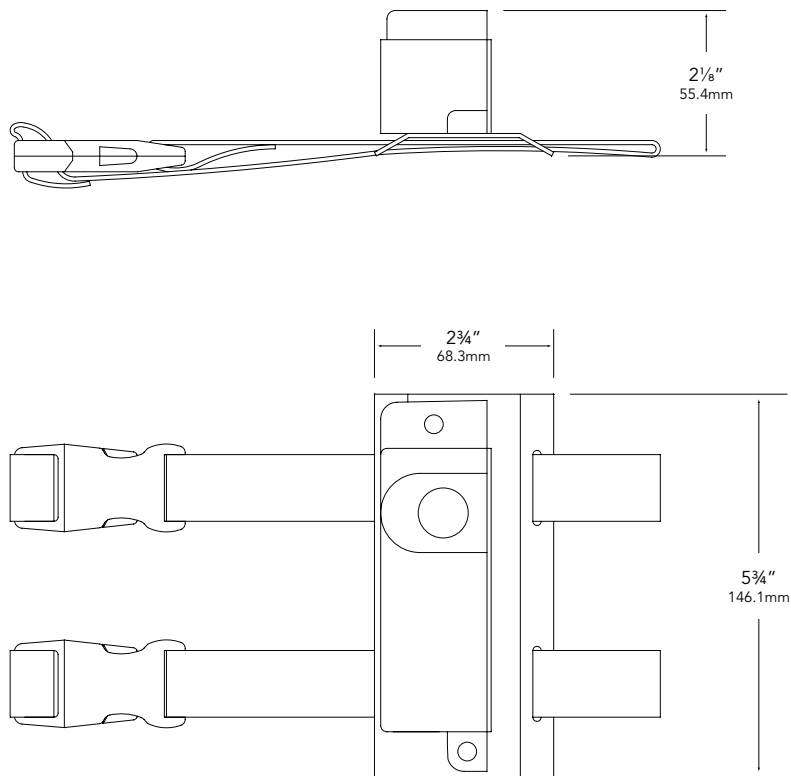

Die-cast, copper-free aluminum with 1/2" FPT for fixture mounting.

STRAPS:

UV-stable quick locking adjustable straps.

Available in 12", 24", 36", and 48" lengths.

FINISH:

Polyester powder-coat finish available in Black, Verde, Architectural Brick, Architectural Bronze, Light Bronze, Dark Bronze, Granite, Pewter, Terracotta, Rust, Hunter Green, Mocha, Weathered Bronze, Weathered Iron, White and Special Bronze.

All Vista accessories are **MADE IN THE U.S.A.**

DIMENSIONS:

Vista Professional Outdoor Lighting reserves the right to modify the design and/or construction of the fixture shown without further notification.

**PROFESSIONAL
OUTDOOR LIGHTING**

SPECIFICATION SHEET

MODEL TMS-120 Landscape • Accessories • Tree Mount Junction Box w/ Adjustable Straps

ORDERING INFORMATION

TO ORDER FIXTURE: Select appropriate choice from each column as in the following example.