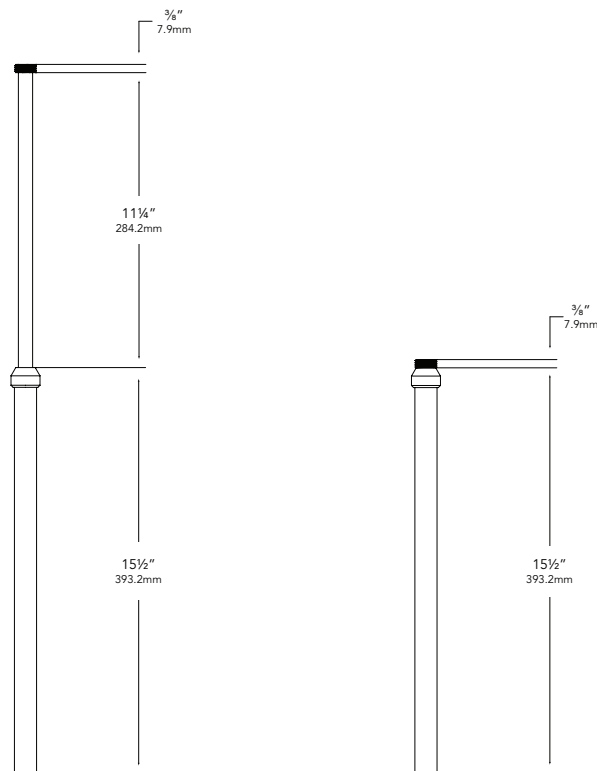

PROFESSIONAL
OUTDOOR LIGHTING

Type:

Model:

Project:

SPECIFICATION SHEET

MODEL TGSP-200 Landscape • Accessories • 12-Volt Telescopic Stem

SPECIFICATIONS:

DESCRIPTION:

15½" telescopic stem (extends to 26½" OA).

MATERIAL:

Available in aluminum, copper, brass, or stainless steel.

FINISH:

Polyester powder-coat finish available in Black, Verde, Architectural Brick, Architectural Bronze, Light Bronze, Dark Bronze, Granite, Pewter, Terra-cotta, Rust, Hunter Green, Mocha, Weathered Bronze, Weathered Iron, White and Special Bronze. Also, natural copper, stainless steel, natural brass and Olde brass.

All Vista accessories are **MADE IN THE U.S.A.**

DIMENSIONS:

Vista Professional Outdoor Lighting reserves the right to modify the design and/or construction of the fixture shown without further notification.