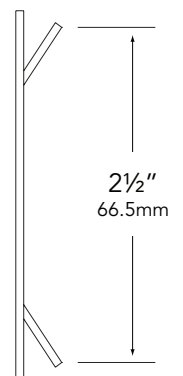

Bungee strap adapter kit for tree mount junction boxes.
Bungee not included.

All Vista accessories are [MADE IN THE U.S.A.](#)

DIMENSIONS:

Vista Professional Outdoor Lighting reserves the right to modify the design and/or construction of the fixture shown without further notification.