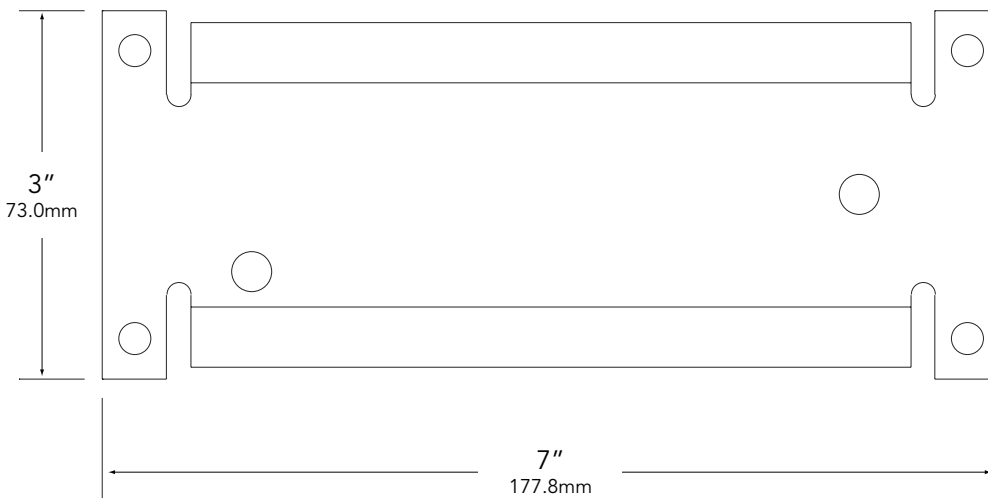

Bungee strap adapter kit for tree mount junction boxes.
Bungee not included.

All Vista accessories are [MADE IN THE U.S.A.](#)

DIMENSIONS:

Vista Professional Outdoor Lighting reserves the right to modify the design and/or construction of the fixture shown without further notification.