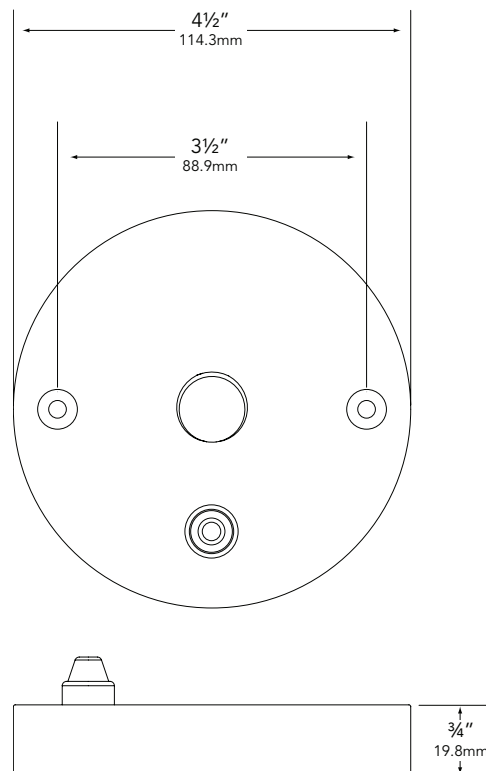

FEATURES:

Heavy-duty weather-protected push-on/push-off switch.

MOUNTING:

1/2" FPT for fixture mounting provided.

All Vista accessories are **MADE IN THE U.S.A.**

DIMENSIONS:

Vista Professional Outdoor Lighting reserves the right to modify the design and/or construction of the fixture shown without further notification.