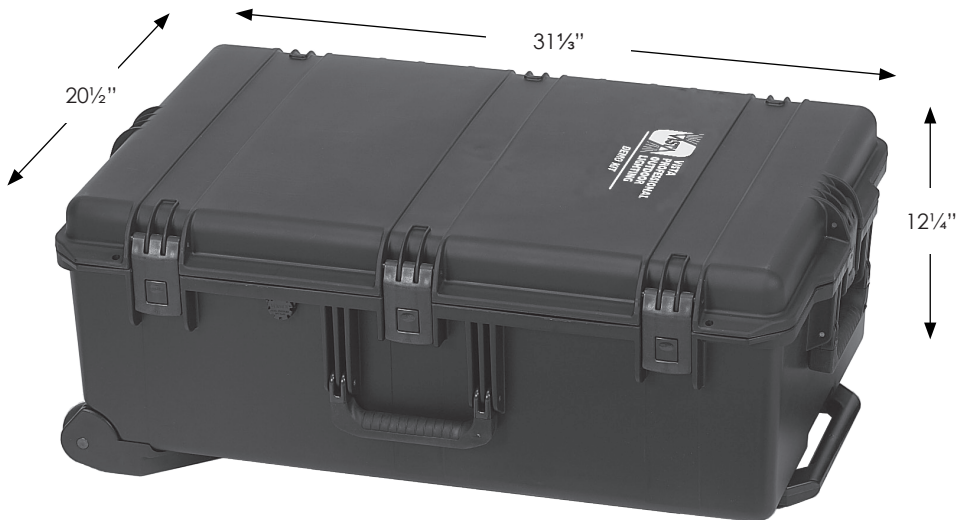

DIMENSIONS:

Vista Professional Outdoor Lighting reserves the right to modify the design and/or construction of the fixture shown without further notification.