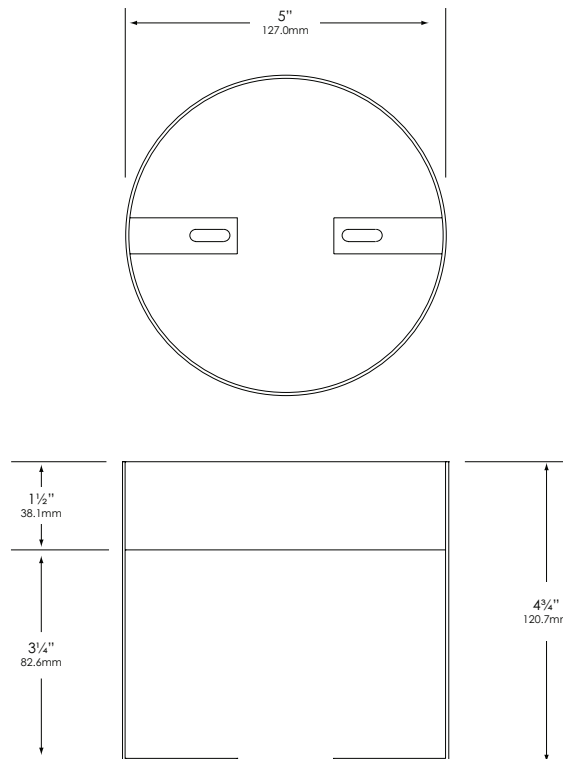

SPECIFICATION SHEET

MODEL: JBCP-150 - *Concrete Pour Kit*

SPECIFICATIONS:

DESCRIPTION:

Stainless steel concrete pour kit for Vista in-ground lighting fixtures and junction boxes.
Self-tapping screws included.

All Vista accessories are **MADE IN THE U.S.A.**

DIMENSIONS:

Vista Professional Outdoor Lighting reserves the right to modify the design and/or construction of the fixture shown without further notification.