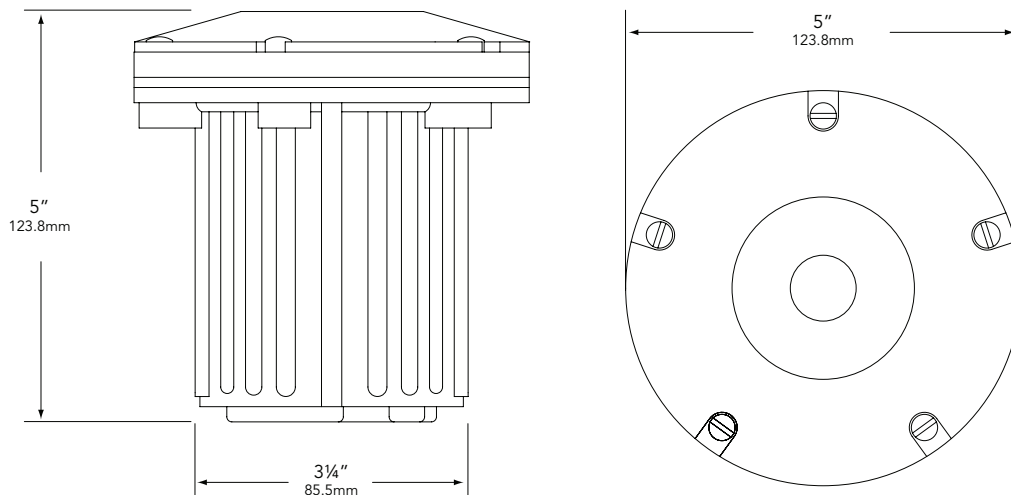

MOUNTING:

1/2" NPT for fixture mounting, two 1/2" NPT side inlets, and two 3/4" NPT bottom inlets.

All Vista accessories are **MADE IN THE U.S.A.**

DIMENSIONS:

Vista Professional Outdoor Lighting reserves the right to modify the design and/or construction of the fixture shown without further notification.