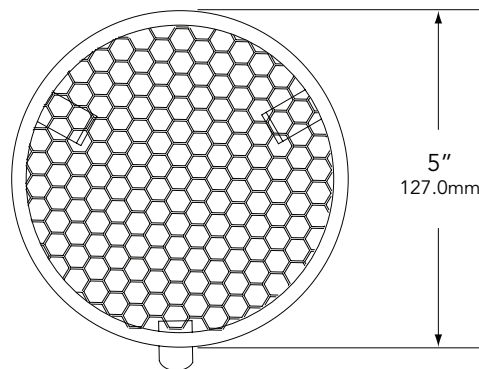

PROFESSIONAL
OUTDOOR LIGHTING

Type:

Model:

Project:

SPECIFICATION SHEET

MODEL HC-38 Architectural Series • Accessories • Honeycomb Louver

SPECIFICATIONS:

DESCRIPTION:

Clip-on honeycomb louver for PAR38 lamps.

All Vista accessories are **MADE IN THE U.S.A.**

DIMENSIONS:

Vista Professional Outdoor Lighting reserves the right to modify the design and/or construction of the fixture shown without further notification.