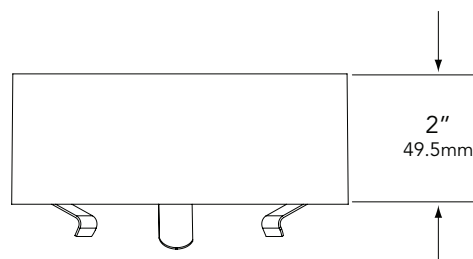

PROFESSIONAL
OUTDOOR LIGHTING

Type:

Model:

Project:

SPECIFICATION SHEET

MODEL HC-38 Architectural Series • Accessories • Honeycomb Louver

SPECIFICATIONS:

DESCRIPTION:

Clip-on honeycomb louver for PAR38 lamps.

All Vista accessories are **MADE IN THE U.S.A.**

DIMENSIONS:

Vista Professional Outdoor Lighting reserves the right to modify the design and/or construction of the fixture shown without further notification.