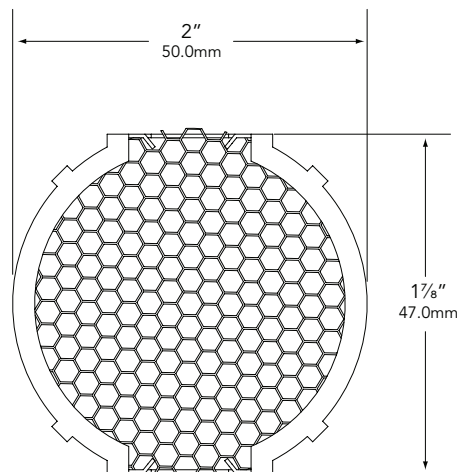

PROFESSIONAL
OUTDOOR LIGHTING

Type:

Model:

Project:

SPECIFICATION SHEET

MODEL HC-16 Landscape Series • Accessories • Honeycomb Louver

SPECIFICATIONS:

DESCRIPTION:

Clip-on honeycomb louver for MR16 lamps.

All Vista accessories are **MADE IN THE U.S.A.**

DIMENSIONS:

Vista Professional Outdoor Lighting reserves the right to modify the design and/or construction of the fixture shown without further notification.