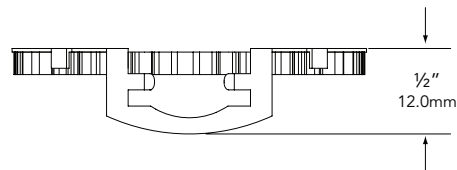

Clip-on honeycomb louver for MR16 lamps.

All Vista accessories are **MADE IN THE U.S.A.**

DIMENSIONS:

Vista Professional Outdoor Lighting reserves the right to modify the design and/or construction of the fixture shown without further notification.