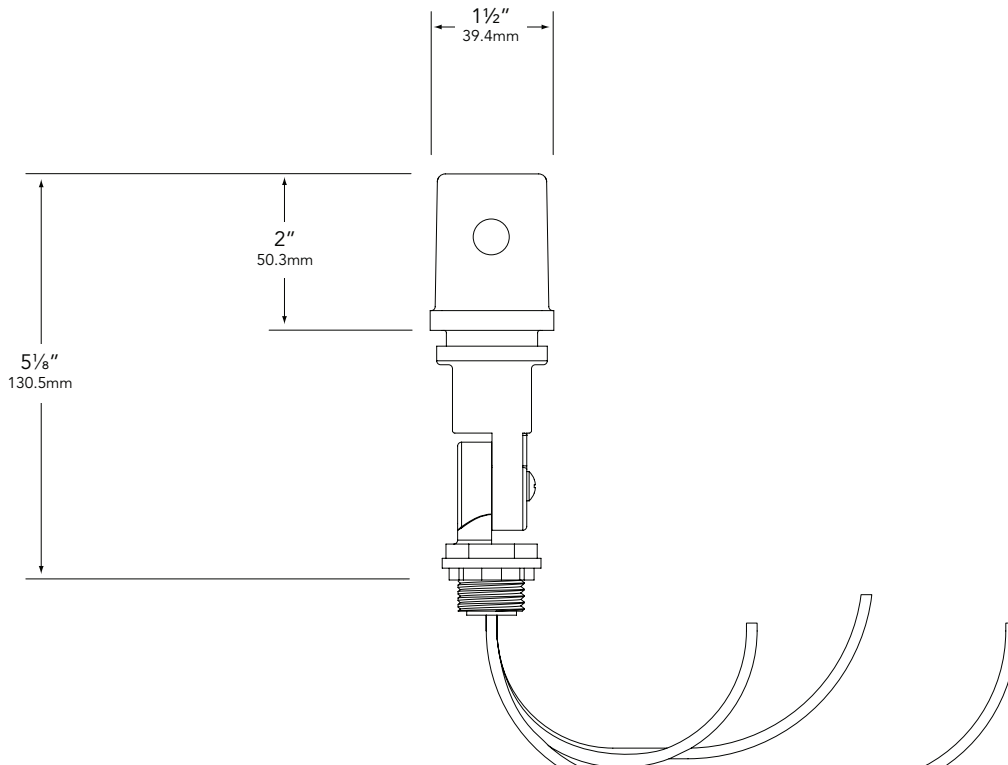

PROFESSIONAL
OUTDOOR LIGHTING

Type:

Model:

Project:

SPECIFICATION SHEET

MODEL FPC-170 Landscape Series • Accessories

SPECIFICATIONS:

DESCRIPTION:

Swivel mount photocell - Field installed with color-coded wire connectors.

DIMENSIONS:

Vista Professional Outdoor Lighting reserves the right to modify the design and/or construction of the fixture shown without further notification.