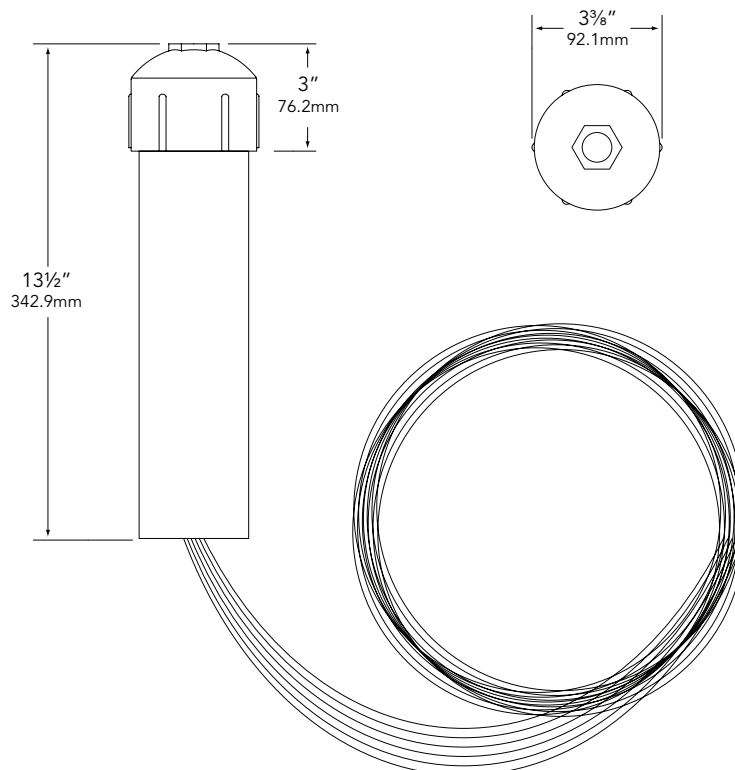

#### SPECIFICATIONS:

##### DESCRIPTION:

21" PVC distribution hub with large connection terminals and multiple 25' low voltage cable runs.

All Vista accessories are **MADE IN THE U.S.A.**

#### DIMENSIONS:

Vista Professional Outdoor Lighting reserves the right to modify the design and/or construction of the fixture shown without further notification.