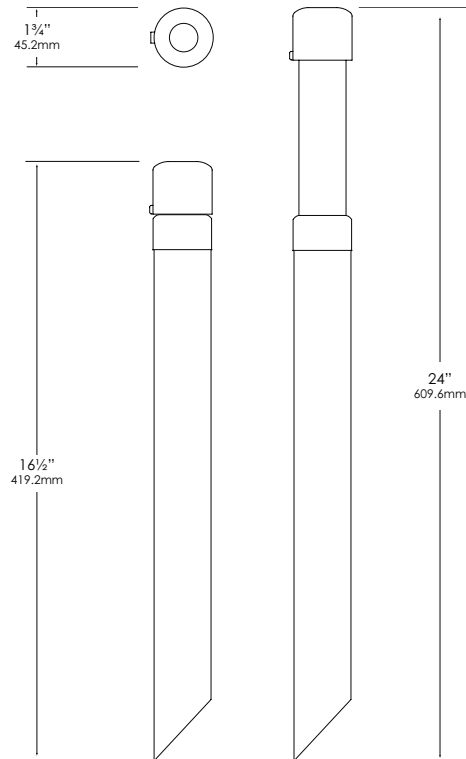

# MODEL: CTGSP-150 - 12-Volt Telescopic Ground Stake

### SPECIFICATIONS:

**DESCRIPTION:**

1 1/4" x 12" PVC telescopic ground stake (extends to 24" OA) with 1/2" FPT removable copper cap for fixture mounting.

All Vista accessories are **MADE IN THE U.S.A.**

### DIMENSIONS:

Vista Professional Outdoor Lighting reserves the right to modify the design and/or construction of the fixture shown without further notification.