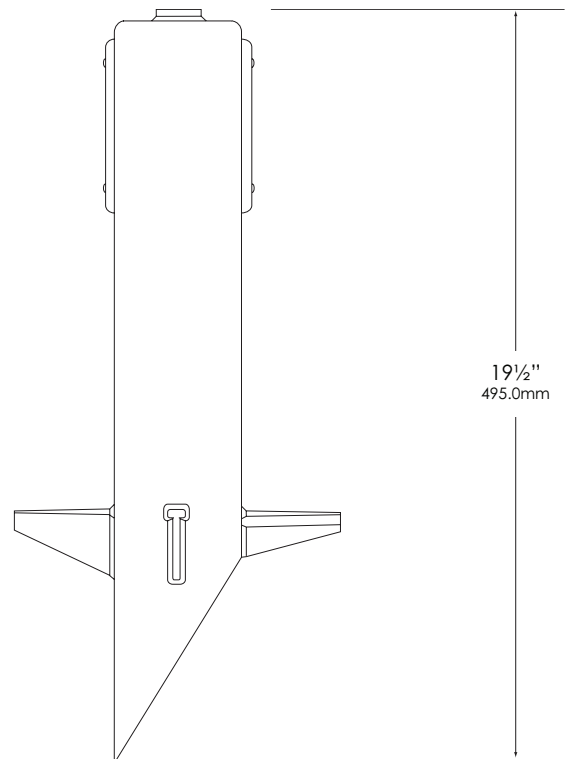

Type: _____
Model: _____
Project: _____

SPECIFICATION SHEET

MODEL: CP-150 - *Mounting Pedestal*

SPECIFICATIONS:

DESCRIPTION:

Commercial grade, heavy-duty PVC mounting pedestal with side junction box and ½" FPT for fixture mounting.

All Vista accessories are **MADE IN THE U.S.A.**

DIMENSIONS:

Vista Professional Outdoor Lighting reserves the right to modify the design and/or construction of the fixture shown without further notification.