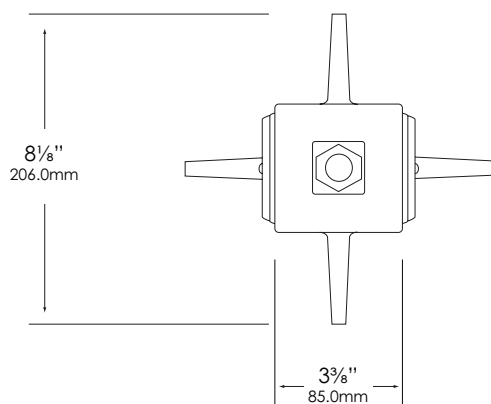

Type: _____
Model: _____
Project: _____

SPECIFICATION SHEET

MODEL: CP-150 - *Mounting Pedestal*

SPECIFICATIONS:

DESCRIPTION:

Commercial grade, heavy-duty PVC mounting pedestal with side junction box and ½" FPT for fixture mounting.

All Vista accessories are **MADE IN THE U.S.A.**

DIMENSIONS:

Vista Professional Outdoor Lighting reserves the right to modify the design and/or construction of the fixture shown without further notification.