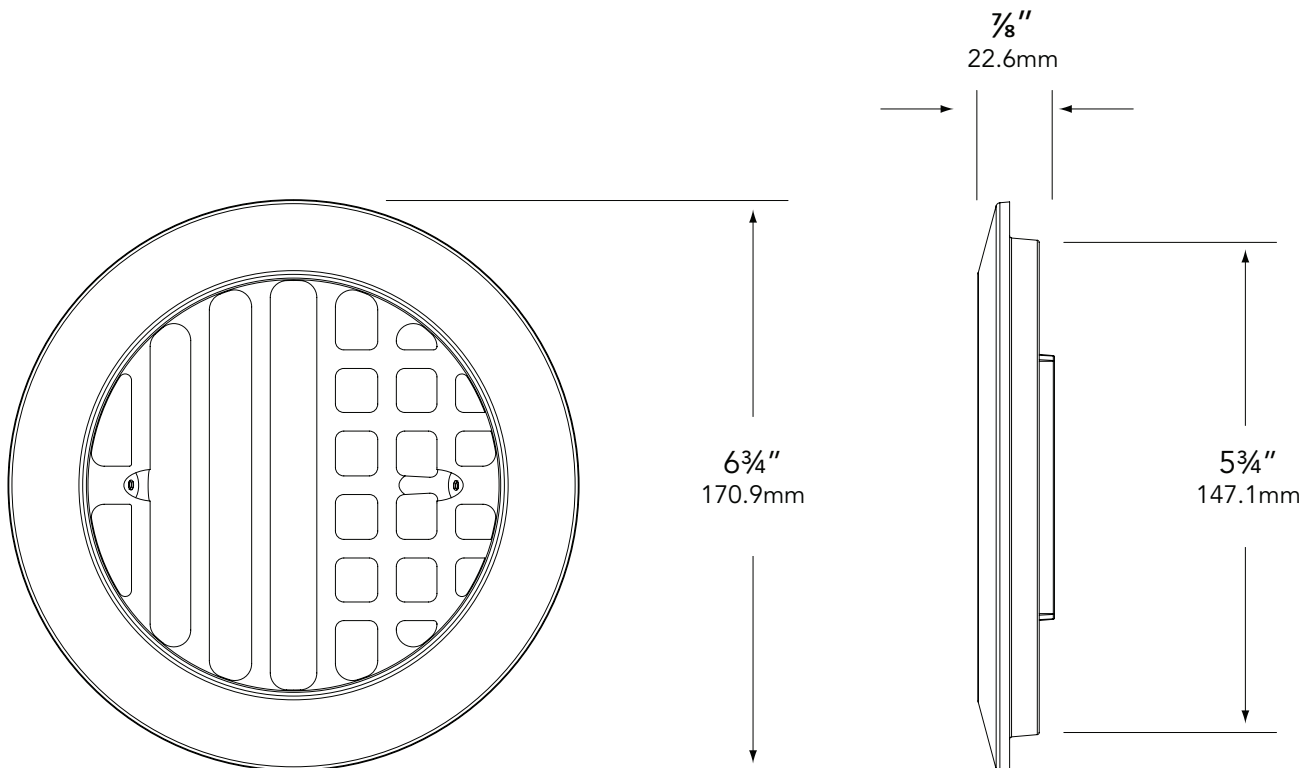

PROFESSIONAL
OUTDOOR LIGHTING

Type:

Model:

Project:

SPECIFICATION SHEET

MODEL BD Landscape Series • Accessories • Bi-Directional Grate Cover for 5240

SPECIFICATIONS:

CONSTRUCTION:

Commercial grade cast aluminum grate cover.

FINISH:

Polyester powder-coat finish available in Black, Verde, Architectural Brick, Architectural Bronze, Light Bronze, Dark Bronze, Granite, Pewter, Terracotta, Rust, Hunter Green, Mocha, Weathered Bronze, Weathered Iron, and White.

All Vista accessories are **MADE IN THE U.S.A.**

DIMENSIONS:

Vista Professional Outdoor Lighting reserves the right to modify the design and/or construction of the fixture shown without further notification.