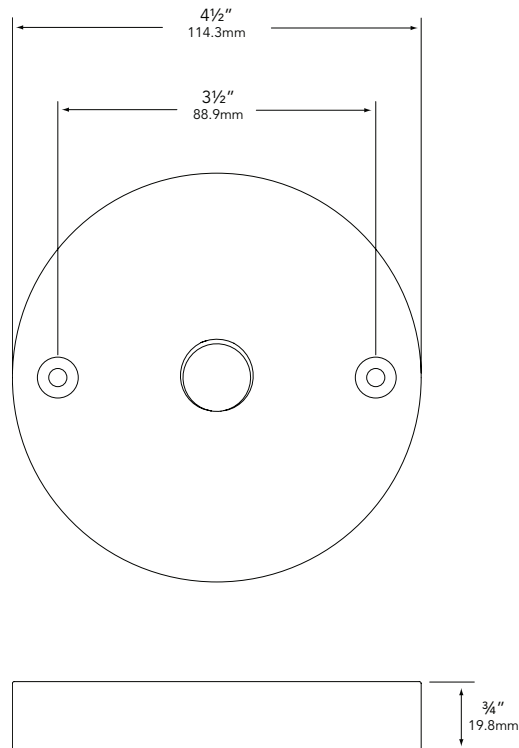

PROFESSIONAL
OUTDOOR LIGHTING

Type:

Model:

Project:

SPECIFICATION SHEET

MODEL AC-150 Landscape Series • Accessories • Mounting Canopy

SPECIFICATIONS:

CONSTRUCTION:

Die-cast, copper-free aluminum

FINISH:

Polyester powder-coat finish available in Black, Verde, Architectural Brick, Architectural Bronze, Light Bronze, Dark Bronze, Granite, Pewter, Terracotta, Rust, Hunter Green, Mocha, Weathered Bronze, Weathered Iron, and White.

MOUNTING:

1/2" FPT for fixture mounting provided

All Vista accessories are **MADE IN THE U.S.A.**

DIMENSIONS:

Vista Professional Outdoor Lighting reserves the right to modify the design and/or construction of the fixture shown without further notification.