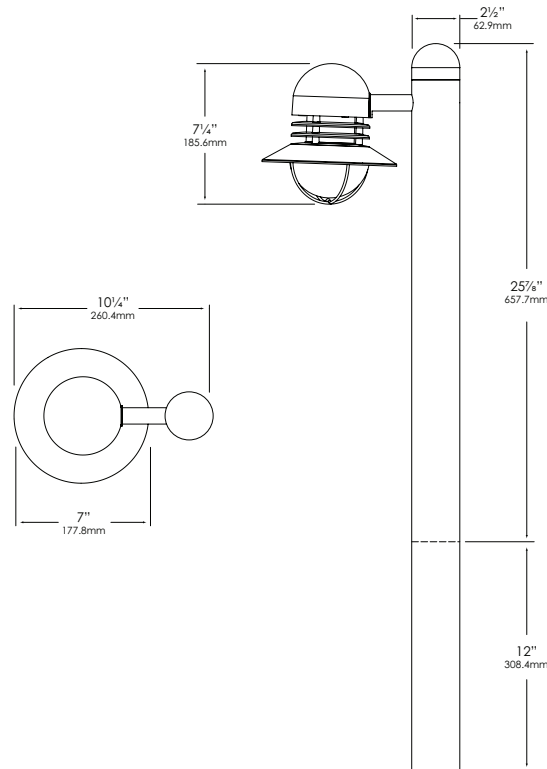

POST:

Heavy-gauge extruded aluminum (1/8" wall thickness).

FINISH:

Polyester powder-coat finish available in Black, Verde, Architectural Brick, Architectural Bronze, Light Bronze, Dark Bronze, Granite, Pewter, Terracotta, Rust, Hunter Green, Mocha, Weathered Bronze, Weathered Iron, and White.

SOCKET/LAMP HOLDER:

Top grade ceramic socket with nickel contacts, stainless steel springs, and Teflon-jacketed wire leads.

LENS:

Frosted, high-impact, molded, polycarbonate lens.

LAMP TYPE:

- T3 – 20W maximum. LN-10 T3 Halogen (10W) Standard.
- LED T3 - 2.5W. LNT3-2.5-W-D-LED

MOUNTING:

Direct-burial post. (Post extended 12" for in-ground or concrete mounting.)

FASTENERS:

All fasteners are stainless steel.

WIRING:

Provided with a three-foot pigtail of 18-2 direct-burial cable and underground connectors for a secure connection to the supply cable.

CERTIFICATION:

UL Listed to U.S. and Canadian safety standards for low voltage landscape luminaires (UL 1838). The maximum wattages allowed by Underwriters Laboratories (UL) for the U.S. and Canadian markets may vary. Maximum wattages specified are Underwriters Laboratories U.S. standard. Please contact Vista for any questions about the maximum wattages allowed by UL Canadian standards.

All Vista luminaires are **MADE IN THE U.S.A.**

DIMENSIONS:

Vista Professional Outdoor Lighting reserves the right to modify the design and/or construction of the fixture shown without further notification.