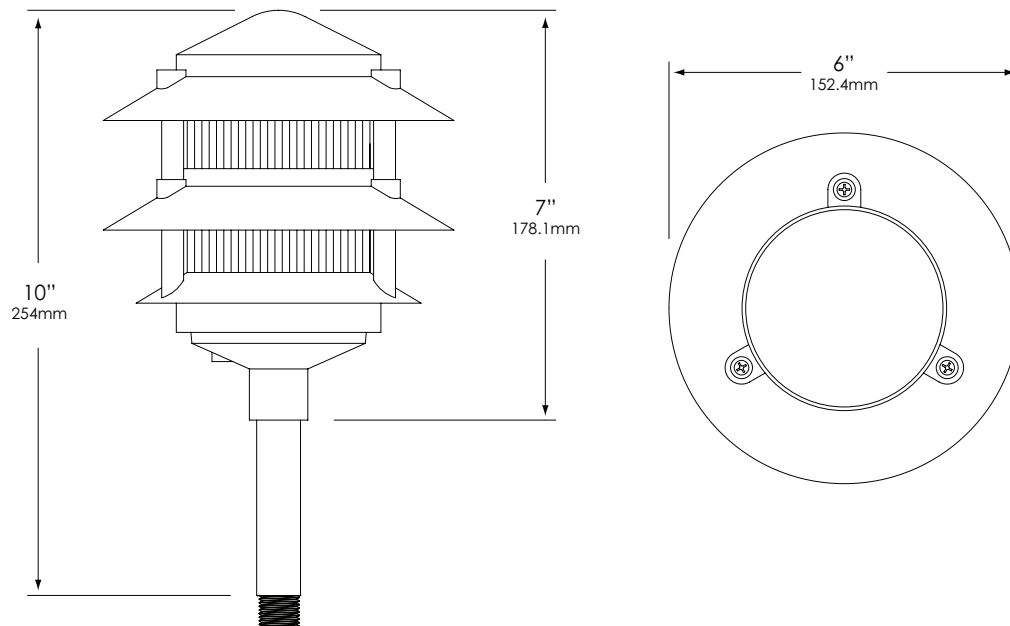

**MOUNTING:**

Bottom of stem threaded with ½" NPT. Fixture may be mounted into threaded hubs in junction boxes, ground stakes, or floor-mounting

canopies. Please see fixture ordering information for mounting selection.

**FASTENERS:**

All fasteners are stainless steel.

**WIRING:**

Prewired with a three-foot pigtail of 18-2 direct-burial cable and underground connectors for a secure connection to supply cable.

All Vista luminaires are [MADE IN U.S.A.](#)

#### DIMENSIONS:

*Vista Professional Outdoor Lighting reserves the right to modify the design and/or construction of the fixture shown without further notification.*