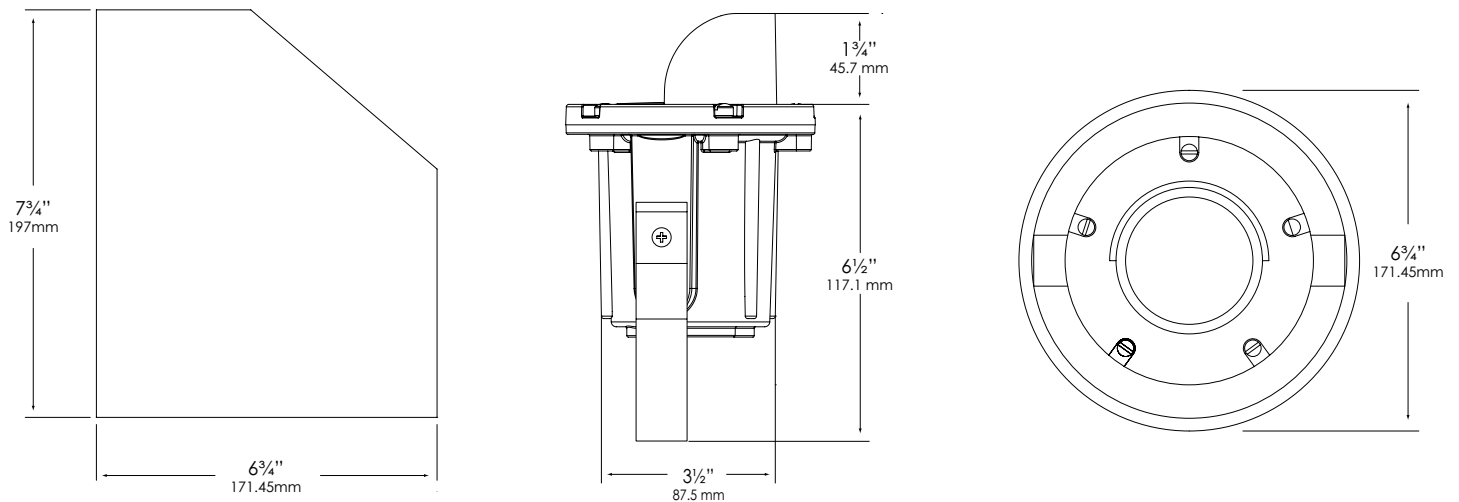

SOCKET/LAMP HOLDER:

Top grade ceramic socket with nickel contacts, stainless steel springs, and Teflon-jacketed wire leads.

LENS:

Clear, tempered, shock and heat-resistant, soda-lime glass lens. Optical effect lenses are available; see accessories column on fixture ordering information chart.

OPTICS/AIMING:

Adjustable lamp bracket provides up to $\pm 25^\circ$ of tilt as well as 360° rotation of housing for precise beam control. Lamp bracket can be locked into place to prevent disrupting lamp position when relamping. Housing bracket within ABS well provides up to $\pm 45^\circ$ of tilt in addition to lamp bracket.

MOUNTING:

In-grade. Mounting accessories not required.

FASTENERS:

All fasteners are stainless steel.

WIRING:

Prewired with a three-foot pigtail of 18-2 direct-burial cable and underground connectors for a secure connection to supply cable.

CERTIFICATION:

UL Listed to U.S. and Canadian safety standards for low voltage landscape luminaires (UL 1838). Maximum wattages allowed by Underwriters Laboratories (UL) for U.S. and Canadian markets may vary. Maximum wattages specified are Underwriters Laboratories U.S. standard. Please contact Vista for any questions about maximum wattages allowed by UL Canadian standards.

All Vista luminaires are **MADE IN U.S.A.**

DIMENSIONS:

Vista Professional Outdoor Lighting reserves the right to modify the design and/or construction of the fixture shown without further notification.