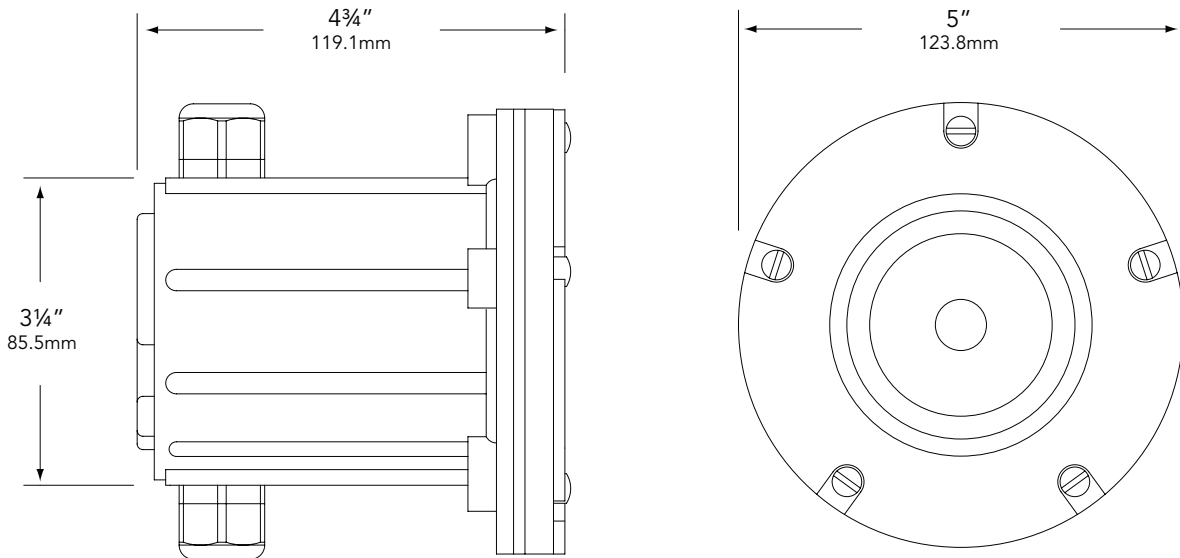

FINISH:

Durable powder coat finish available in Black, Architectural Bronze, Dark Bronze, Granite, White, Architectural Brick, Light Bronze, Special Bronze, Glossy Gray, Rust, Hunter Green, Weathered Bronze, Weathered Iron, Graphite Metallic, Verde, Pewter, Mocha and Olde Finish. Custom Powder coat finishes available on request.

SOCKET/LAMP HOLDER:

Top grade ceramic socket with nickel contacts, stainless steel springs, & Teflon-jacketed wire leads.

LENS:

Frosted, tempered, shock & heat-resistant, soda lime glass lens.

LAMP TYPE:

MR16 – 35W maximum. LN-20 BAB/FG (20W) Standard.

MOUNTING:

Recessed mounting box has two 1/2" NPT inlets.

FASTENERS/INSERTS:

All fasteners are stainless steel with brass inserts.

WIRING:

Provided with a three-foot pigtail of 18-2 direct-burial cable & underground connectors for a secure connection to the supply cable.

CERTIFICATION:

UL Listed to U.S. & Canadian safety standards for low voltage landscape luminaires (UL 1838). The maximum wattages allowed by Underwriters Laboratories (UL) for the U.S. & Canadian markets may vary. Maximum wattages specified are Underwriters Laboratories U.S. standard. Please contact Vista for any questions about the maximum wattages allowed by UL Canadian standards.

All Vista luminaires are **MADE IN THE U.S.A.**

DIMENSIONS:

Vista Professional Outdoor Lighting reserves the right to modify the design and/or construction of the fixture shown without further notification.