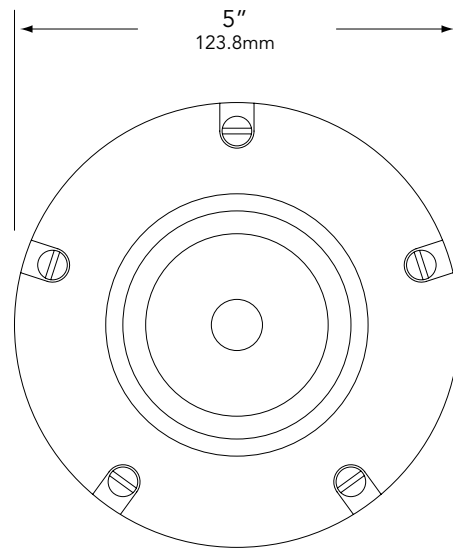

FINISH:

Durable powder coat finish available in Black, Architectural Bronze, Dark Bronze, Granite, White, Architectural Brick, Light Bronze, Special Bronze, Glossy Gray, Rust, Hunter Green, Weathered Bronze, Weathered Iron, Graphite Metallic, Verde, Pewter, Mocha and Olde Finish. Custom Powder coat finishes available on request.

SOCKET/LAMP HOLDER:

Top grade ceramic socket with nickel contacts, stainless steel springs, & Teflon-jacketed wire leads.

LENS:

Frosted, tempered, shock & heat-resistant, soda lime glass lens.

LAMP TYPE:

MR16 – 35W maximum. LN-20 BAB/FG (20W) Standard.

MOUNTING:

Recessed mounting box has two 1/2" NPT inlets.

FASTENERS/INSERTS:

All fasteners are stainless steel with brass inserts.

WIRING:

Provided with a three-foot pigtail of 18-2 direct-burial cable & underground connectors for a secure connection to the supply cable.

CERTIFICATION:

UL Listed to U.S. & Canadian safety standards for low voltage landscape luminaires (UL 1838). The maximum wattages allowed by Underwriters Laboratories (UL) for the U.S. & Canadian markets may vary. Maximum wattages specified are Underwriters Laboratories U.S. standard. Please contact Vista for any questions about the maximum wattages allowed by UL Canadian standards.

All Vista luminaires are **MADE IN THE U.S.A.**

DIMENSIONS:

Vista Professional Outdoor Lighting reserves the right to modify the design and/or construction of the fixture shown without further notification.