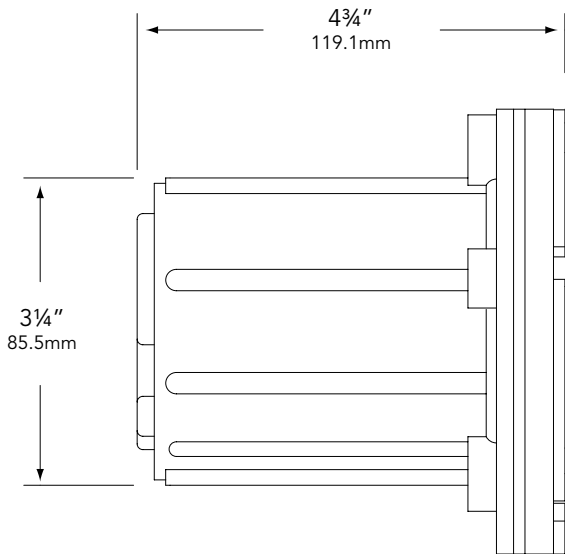

FINISH:

Durable powder coat finish available in Black, Architectural Bronze, Dark Bronze, Granite, White, Architectural Brick, Light Bronze, Special Bronze, Glossy Gray, Rust, Hunter Green, Weathered Bronze, Weathered Iron, Graphite Metallic, Verde, Pewter, Mocha and Olde Finish. Custom Powder coat finishes available on request.

SOCKET/LAMP HOLDER:

Top grade ceramic socket with nickel contacts, stainless steel springs, & Teflon-jacketed wire leads.

LENS:

Frosted, tempered, shock & heat-resistant, soda lime glass lens.

LAMP TYPE:

MR16 – 35W maximum. LN-20 BAB/FG (20W) Standard.

MOUNTING:

Recessed mounting box has two 1/2" NPT inlets.

FASTENERS/INSERTS:

All fasteners are stainless steel with brass inserts.

WIRING:

Provided with a three-foot pigtail of 18-2 direct-burial cable & underground connectors for a secure connection to the supply cable.

CERTIFICATION:

UL Listed to U.S. & Canadian safety standards for low voltage landscape luminaires (UL 1838). The maximum wattages allowed by Underwriters Laboratories (UL) for the U.S. & Canadian markets may vary. Maximum wattages specified are Underwriters Laboratories U.S. standard. Please contact Vista for any questions about the maximum wattages allowed by UL Canadian standards.

All Vista luminaires are **MADE IN THE U.S.A.**

DIMENSIONS:

Vista Professional Outdoor Lighting reserves the right to modify the design and/or construction of the fixture shown without further notification.