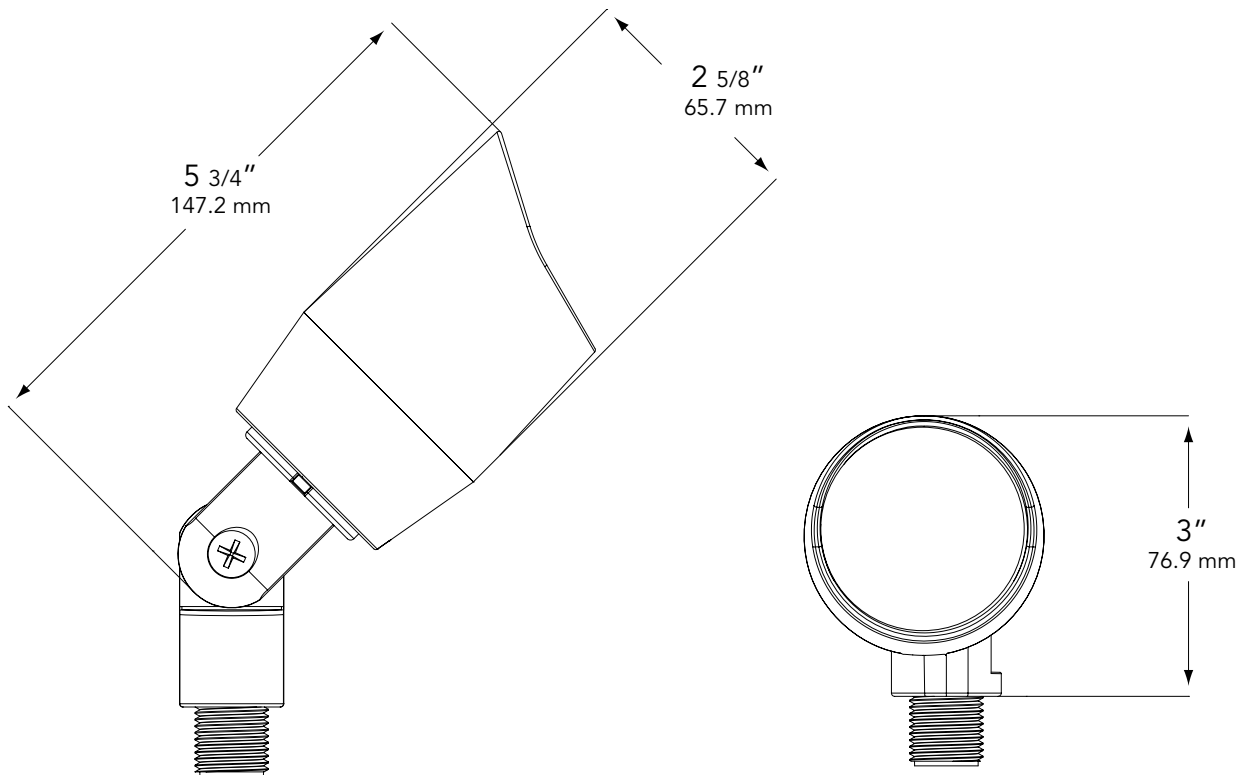

**PROFESSIONAL
OUTDOOR LIGHTING**

Type:

Model:

Project:

SPECIFICATION SHEET

MODEL 5006 Landscape Series • Up & Accent Lights

FIXTURE SPECIFICATIONS:

HOUSING:

Die-cast, copper-free aluminum.

SCREWLESS LOCKING SHROUD:

Die-cast, copper-free aluminum fitted to housing with a silicone O-ring gasket for superior weather-tight seal secured to the housing by a secondary locking ring.

FINISH:

Durable powder coat finish available in Black, Architectural Bronze, Dark Bronze, Granite, White, Architectural Brick, Light Bronze, Special Bronze, Glossy Gray, Rust, Hunter Green, Weathered Bronze, Weathered Iron, Graphite Metallic, Verde, Pewter, Mocha and Olde Finish. Custom Powder coat finishes available on request

LENS:

Clear, tempered, shock and heat-resistant, soda-lime glass lens.

LAMP TYPE:

MR-16 LED Lamp Only - 36° Flood, 4.5W is standard.

Optics:

Available in 15° Narrow Spot, 25° Spot, 36° Flood, or 60° Wide Flood distributions.

MOUNTING:

Injection-molded composite adjustable knuckle with 1/2" NPS stem. Fixture may be mounted into threaded hubs in junction boxes, ground

stakes (GR), tree mount boxes (TR), or mounting canopies (WR).

FASTENERS:

All fasteners are stainless steel.

WIRING:

Prewired with a 36" pigtail of 18-2 direct-burial cable and underground connectors for a secure connection to supply cable.

All Vista luminaires are **MADE IN U.S.A.**

DIMENSIONS:

Vista Professional Outdoor Lighting reserves the right to modify the design and/or construction of the fixture shown without further notification.