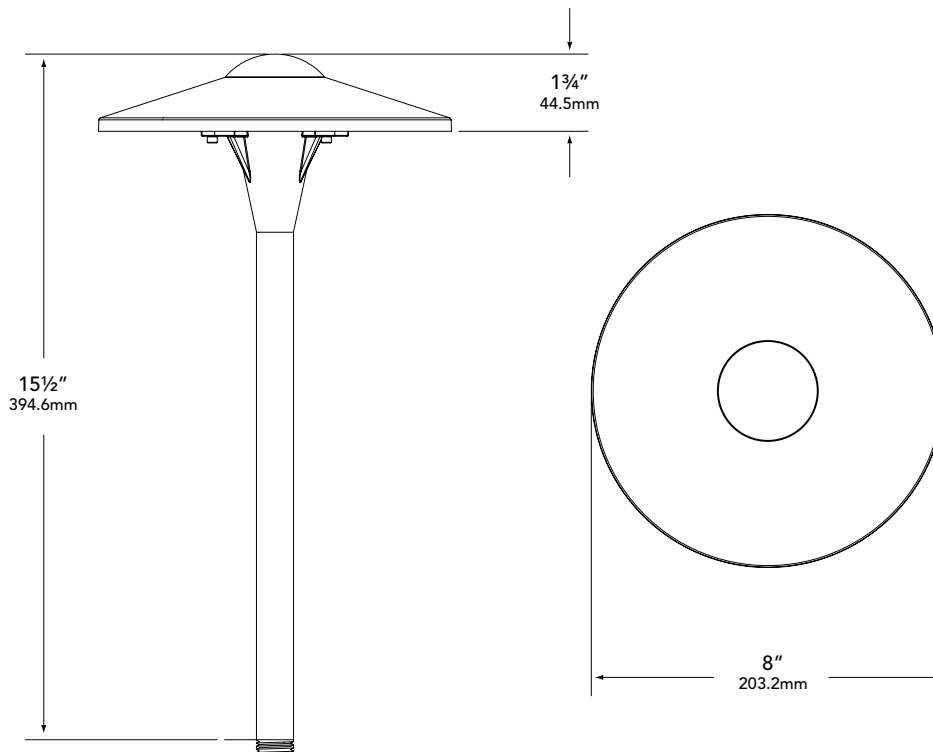

**MOUNTING:**

Bottom of stem threaded with ½" NPT. Fixture may be mounted into threaded hubs in junction boxes, ground stakes, or floor-mounting canopies. Please see fixture ordering information for mounting selection.

**FASTENERS:**

All fasteners are stainless steel.

**WIRING:**

Prewired with a three-foot pigtail of 18-2 direct-burial cable and underground connectors for a secure connection to supply cable.

All Vista luminaires are **MADE IN U.S.A.**

#### DIMENSIONS:

Vista Professional Outdoor Lighting reserves the right to modify the design and/or construction of the fixture shown without further notification.