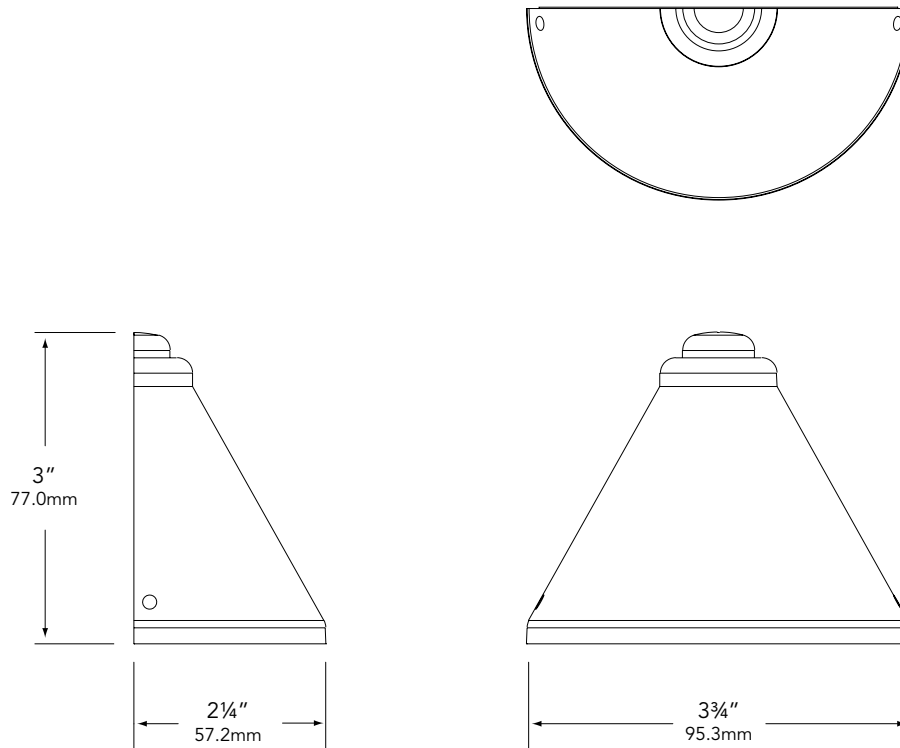

FIXTURE SPECIFICATIONS:

HOUSING:

Die-cast, copper-free, aluminum housing and mounting plate.

FINISH:

Polyester powder-coated finish available in Black, Architectural Brick, Architectural Bronze, Light Bronze, Dark Bronze, Special Bronze, Granite, Terracotta, Rust, Hunter Green, Weathered Bronze, Weathered Iron, White, Verde, Pewter, and Mocha.

SOCKET/LAMP HOLDER:

Top grade ceramic socket with nickel contacts, stainless steel springs, & Teflon-jacketed wire leads.

LENS:

Frosted tempered, shock & heat-resistant soda-lime glass lens.

LAMP TYPE:

- T3 – 20W maximum. LN-10 T3 Halogen (10W) Standard.
- LED T3 - 2.5W. LNT3-2.5-W-D-LED

MOUNTING:

Surface mounting plate included, no recessed box required.

FASTENERS:

All fasteners are stainless steel.

WIRING:

Provided with a three-foot pigtail of 18-2 SPT1 UV resistant cable & underground connectors for a secure connection to the supply cable.

CERTIFICATION:

UL Listed to U.S. & Canadian safety standards for low voltage landscape luminaires (UL 1838). The maximum wattages allowed by Underwriters Laboratories (UL) for the U.S. & Canadian markets may vary. Maximum wattages specified are Underwriters Laboratories U.S. standard. Please contact Vista for any questions about the maximum wattages allowed by UL Canadian standards.

All Vista luminaires are **MADE IN THE U.S.A.**

DIMENSIONS:

Vista Professional Outdoor Lighting reserves the right to modify the design and/or construction of the fixture shown without further notification.