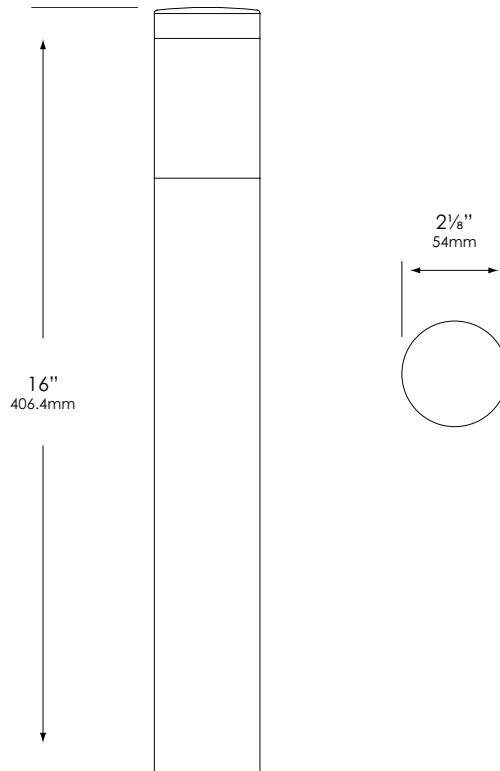

LAMP TYPE:

- MR-16 Halogen - 20W max. LN-20 BAB (20W) standard.
- MR-16 LED - 4.5W 36° Flood. LN16-4.5-W-36-LED standard.

MOUNTING:

Aluminum mounting base with non-corroding ABS ground stake included for ground mounting.

FASTENERS:

All fasteners are stainless steel.

WIRING:

Provided with a three-foot pigtail of 18-2 direct-burial cable and underground connectors for a secure connection to the supply cable.

All Vista luminaires are **MADE IN THE U.S.A.**

DIMENSIONS:

Vista Professional Outdoor Lighting reserves the right to modify the design and/or construction of the fixture shown without further notification.

SPECIFICATION SHEET

MODEL 2500 Landscape Series • Bollards & Beacons