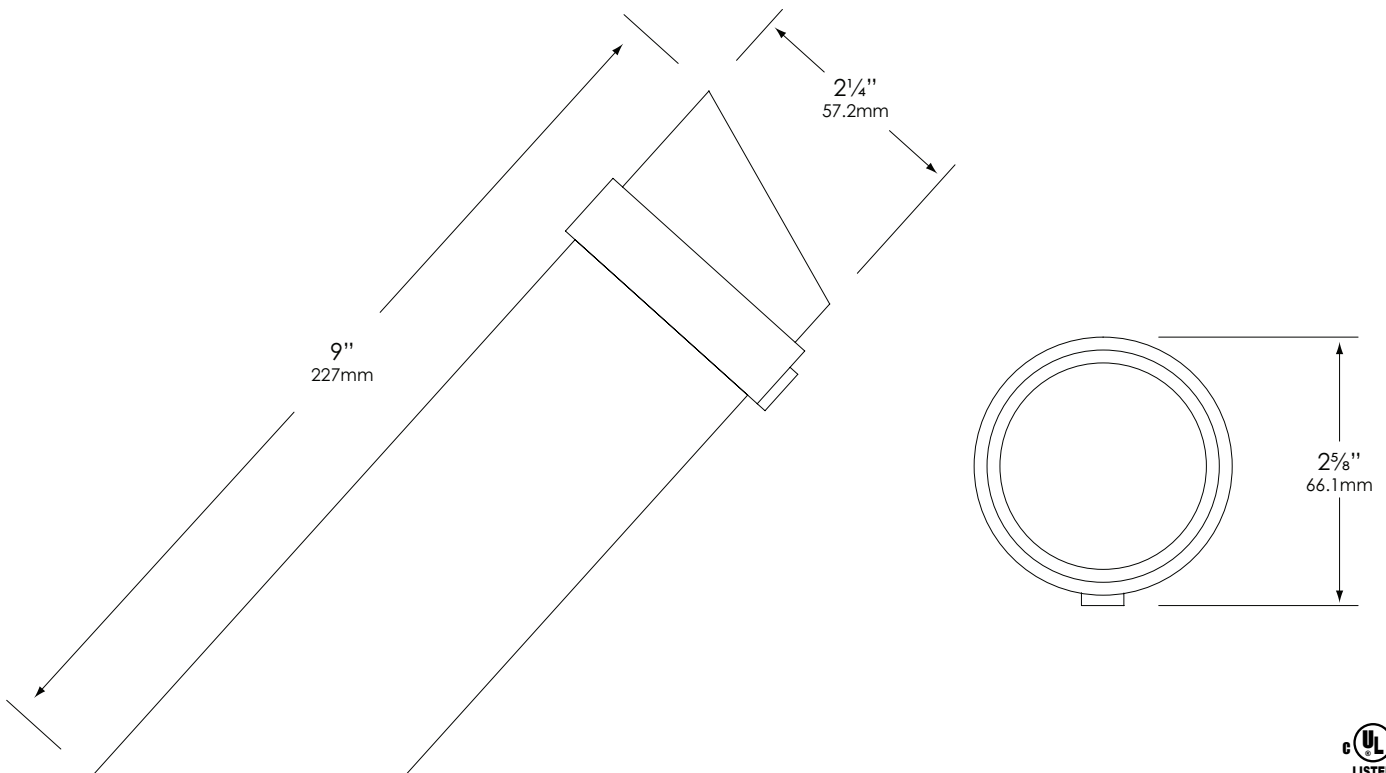

FINISH:

Polyester powder-coat finish available in Black, Verde, Architectural Brick, Architectural Bronze, Light Bronze, Dark Bronze, Granite, Pewter, Terracotta, Rust, Hunter Green, Mocha, Weathered Bronze, Weathered Iron, and White.

SOCKET/LAMP HOLDER:

Top grade ceramic socket with nickel contacts, stainless steel springs, and Teflon-jacketed wire leads.

LENS:

Clear, tempered, shock and heat-resistant, soda-lime glass lens. Optical effect lenses are available; see accessories column on fixture ordering information chart.

LAMP TYPE:

- MR-16 Halogen – 20W maximum. LN-20 BAB (20W) Standard.
- MR-16 LED Lamp - 36° Flood, 4.5W is standard.

MOUNTING:

Direct-mount. Mounting accessories not required.

FASTENERS:

All fasteners are stainless steel.

WIRING:

Prewired with a three-foot pigtail of 18-2 direct-burial cable and underground connectors for a secure connection to supply cable.

CERTIFICATION:

UL Listed to U.S. and Canadian safety standards for low voltage landscape luminaires (UL 1838). Maximum wattages allowed by Underwriters Laboratories (UL) for U.S. and Canadian markets may vary. Maximum wattages specified are Underwriters Laboratories U.S. standard. Please contact Vista for any questions about maximum wattages allowed by UL Canadian standards.

All Vista luminaires are [MADE IN U.S.A.](#)

DIMENSIONS:

Vista Professional Outdoor Lighting reserves the right to modify the design and/or construction of the fixture shown without further notification.