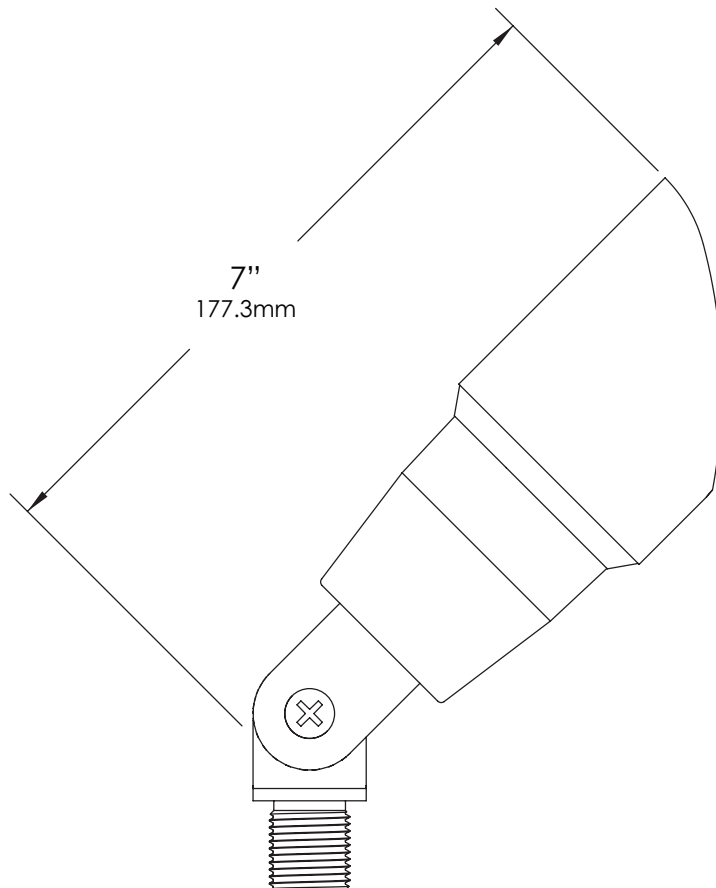

**PROFESSIONAL
OUTDOOR LIGHTING**

Type:

Model:

Project:

SPECIFICATION SHEET

MODEL 2216-BSO Landscape Series • Brass & Copper • Up & Accent Lights

FIXTURE SPECIFICATIONS:

HOUSING:

Die-cast, brass.

SHROUD:

Die-cast, brass fitted to housing with dual silicone O-ring gaskets – providing a superior weather-tight seal.

FINISH:

Olde Brass

SOCKET/LAMP HOLDER:

Top grade ceramic socket with nickel contacts, stainless steel springs, and Teflon-jacketed wire leads.

LENS:

Clear or frosted convex glass lens. Optical effect lenses are available; see accessories column on fixture ordering information chart.

LAMP TYPE:

MR-16 LED Lamp Only - 36° Flood, 4.5W is standard.

OPTICS:

Available in 15° Narrow Spot, 25° Spot, 36° Flood, or 60° Wide Flood distributions.

MOUNTING:

Die-cast brass adjustable knuckle with 1/2" NPS thread. Fixture may be mounted into threaded hubs in junction boxes, ground stakes (GR), tree mount boxes (TR), or mounting canopies (WR).

FASTENERS:

All fasteners are stainless steel.

WIRING:

Prewired with a three-foot pigtail of 18-2 direct-burial cable and underground connectors for a secure connection to supply cable.

Designed and Assembled **IN THE U.S.A.**

DIMENSIONS:

Vista Professional Outdoor Lighting reserves the right to modify the design and/or construction of the fixture shown without further notification.