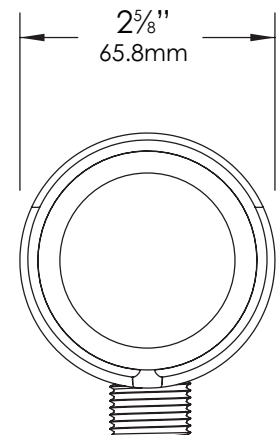

**PROFESSIONAL
OUTDOOR LIGHTING**

Type:

Model:

Project:

SPECIFICATION SHEET

MODEL 2216-BSO Landscape Series • Brass & Copper • Up & Accent Lights

FIXTURE SPECIFICATIONS:

HOUSING:

Die-cast, brass.

SHROUD:

Die-cast, brass fitted to housing with dual silicone O-ring gaskets – providing a superior weather-tight seal.

FINISH:

Olde Brass

SOCKET/LAMP HOLDER:

Top grade ceramic socket with nickel contacts, stainless steel springs, and Teflon-jacketed wire leads.

LENS:

Clear or frosted convex glass lens. Optical effect lenses are available; see accessories column on fixture ordering information chart.

LAMP TYPE:

MR-16 LED Lamp Only - 36° Flood, 4.5W is standard.

OPTICS:

Available in 15° Narrow Spot, 25° Spot, 36° Flood, or 60° Wide Flood distributions.

MOUNTING:

Die-cast brass adjustable knuckle with 1/2" NPS thread. Fixture may be mounted into threaded hubs in junction boxes, ground stakes (GR), tree mount boxes (TR), or mounting canopies (WR).

FASTENERS:

All fasteners are stainless steel.

WIRING:

Prewired with a three-foot pigtail of 18-2 direct-burial cable and underground connectors for a secure connection to supply cable.

Designed and Assembled **IN THE U.S.A.**

DIMENSIONS:

Vista Professional Outdoor Lighting reserves the right to modify the design and/or construction of the fixture shown without further notification.