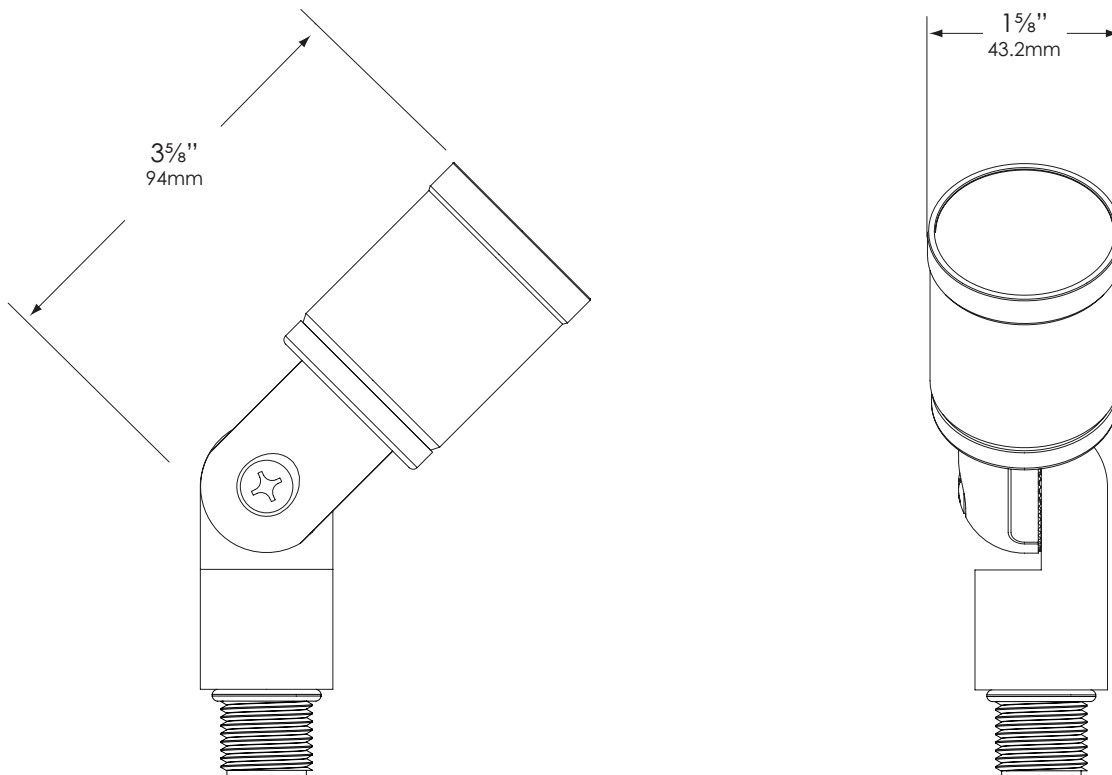

HOUSING:

Die-cast, copper-free aluminum.

SHROUD:

Die-cast, copper-free aluminum fitted to housing with a silicone O-ring gasket – providing a superior weather-tight seal.

FINISH:

Polyester powder-coat finish available in Black, Architectural Bronze, Dark Bronze, Light Bronze, Verde, Pewter, Architectural Brick, Granite, Terracotta, Rust, Hunter Green, Mocha, Weathered Bronze, Weathered Iron, and White.

LENS:

Clear, tempered, shock and heat-resistant, soda-lime glass lens. Optical effect lenses are available; see accessories column on fixture ordering information chart.

LAMP TYPE:

High Output LED with Vista exclusive smart-driver, powered to operate for 50,000 hours.

ELECTRICAL:

Input voltage range 6–15V AC, regulated to achieve uniform illumination throughout the cable run of fixtures. Integral surge & reverse polarity protection.

MOUNTING:

Injection-molded, glass-reinforced Noryl GTX® composite adjustable knuckle with ½" NPT. Fixture may be mounted into threaded hubs in junction boxes, ground stakes, tree-mount boxes, or mounting canopies. Please see fixture ordering information for mounting selection.

FASTENERS:

All fasteners are stainless steel.

WIRING:

Prewired with a three-foot pigtail of 18-2 direct-burial cable and underground connectors for a secure connection to supply cable.

All Vista luminaires are **MADE IN U.S.A.**

DIMENSIONS:

Vista Professional Outdoor Lighting reserves the right to modify the design and/or construction of the fixture shown without further notification.