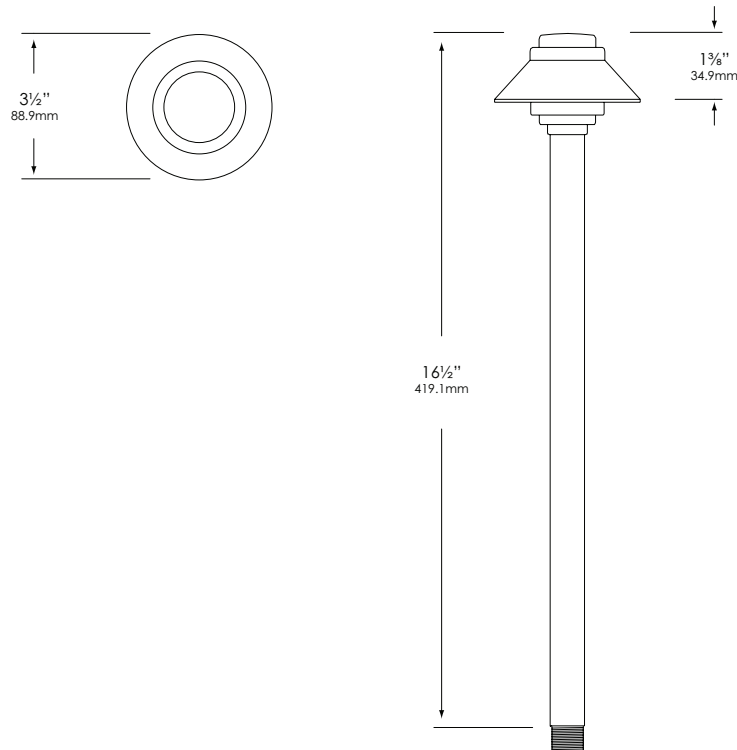

Spun solid copper or brass shade with a precision CNC-machined, Twist-to-Lock solid brass lamp base for easy tool-free lamp access.

STEM:

1/2" heavy-gauge, extruded, solid copper or brass pipe with 1/2" NPT.

MOUNTING:

Bottom of stem threaded with 1/2" NPT. Fixture may be mounted into threaded hubs in junction boxes, ground stakes, or floor-mounting canopies.

FASTENERS:

All fasteners are stainless steel.

WIRING:

Prewired with a three-foot pigtail of 18-2 direct-burial cable and underground connectors for a secure connection to supply cable.

All Vista luminaires are [MADE IN U.S.A.](#)

DIMENSIONS:

Vista Professional Outdoor Lighting reserves the right to modify the design and/or construction of the fixture shown without further notification.

SPECIFICATION SHEET

MODEL 2165-LED Landscape Series • Brass & Copper • Path & Spread Lights

FIXTURE ORDERING INFORMATION

TO ORDER FIXTURE: Select appropriate choice from each column as in the following example.