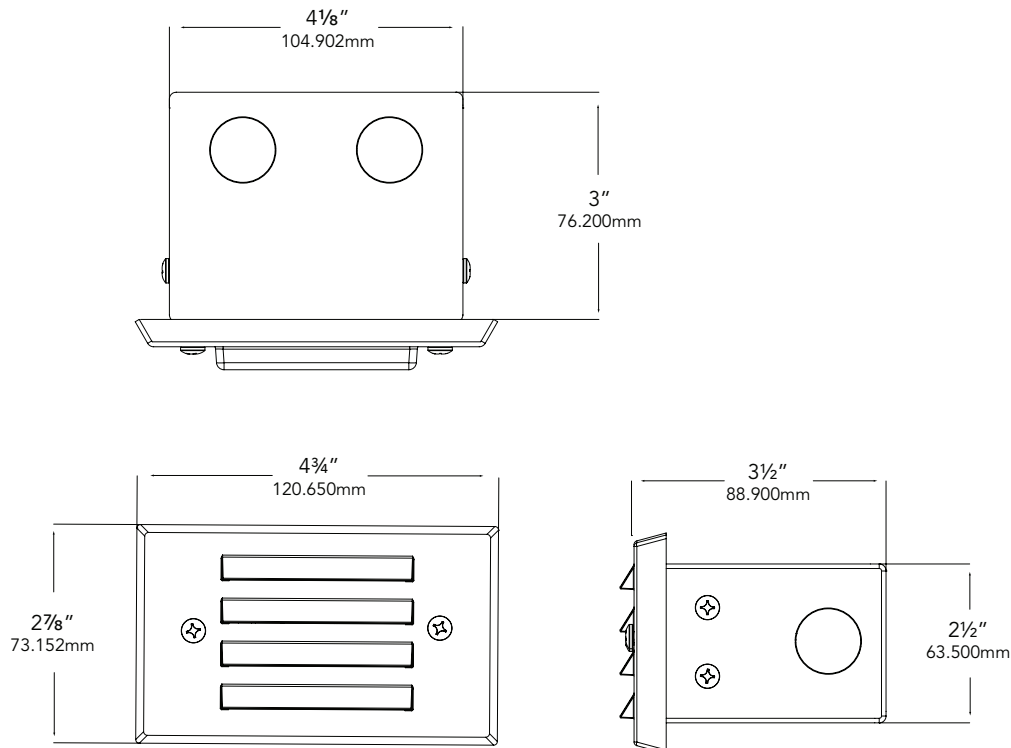

**PROFESSIONAL
OUTDOOR LIGHTING**

Type:

Model:

Project:

SPECIFICATION SHEET

MODEL 2142-LED Landscape Series • Brass & Copper • Step & Brick Lights

FIXTURE SPECIFICATIONS:

HOUSING:

Copper free, stamped & formed aluminum recessed box with 1/2" knockouts on the back & side.

COVER PLATE:

Stamped solid copper, brass, or stainless steel faceplate; fitted to the recessed box with UV-resistant weather stripping – providing a superior weather-tight seal.

FINISH:

Natural Copper, Brass, Olde Brass, or Stainless Steel.

LENS:

Translucent, molded, high-impact, polycarbonate lens.

LAMP TYPE:

High Output LED with Vista exclusive smart-driver, powered to operate for 50,000 hours.

ELECTRICAL:

Input voltage range 6 - 15V AC or 12V DC, regulated to achieve uniform illumination throughout the cable run of fixtures. Integral surge & reverse polarity protection.

MOUNTING:

Recessed mounting box included.

FASTENERS:

All fasteners are stainless steel.

WIRING:

Provided with a three-foot pigtail of 18-2 SPT1 UV resistant cable & underground connectors for a secure connection to the supply cable.

All Vista luminaires are **MADE IN THE U.S.A.**

DIMENSIONS:

Vista Professional Outdoor Lighting reserves the right to modify the design and/or construction of the fixture shown without further notification.