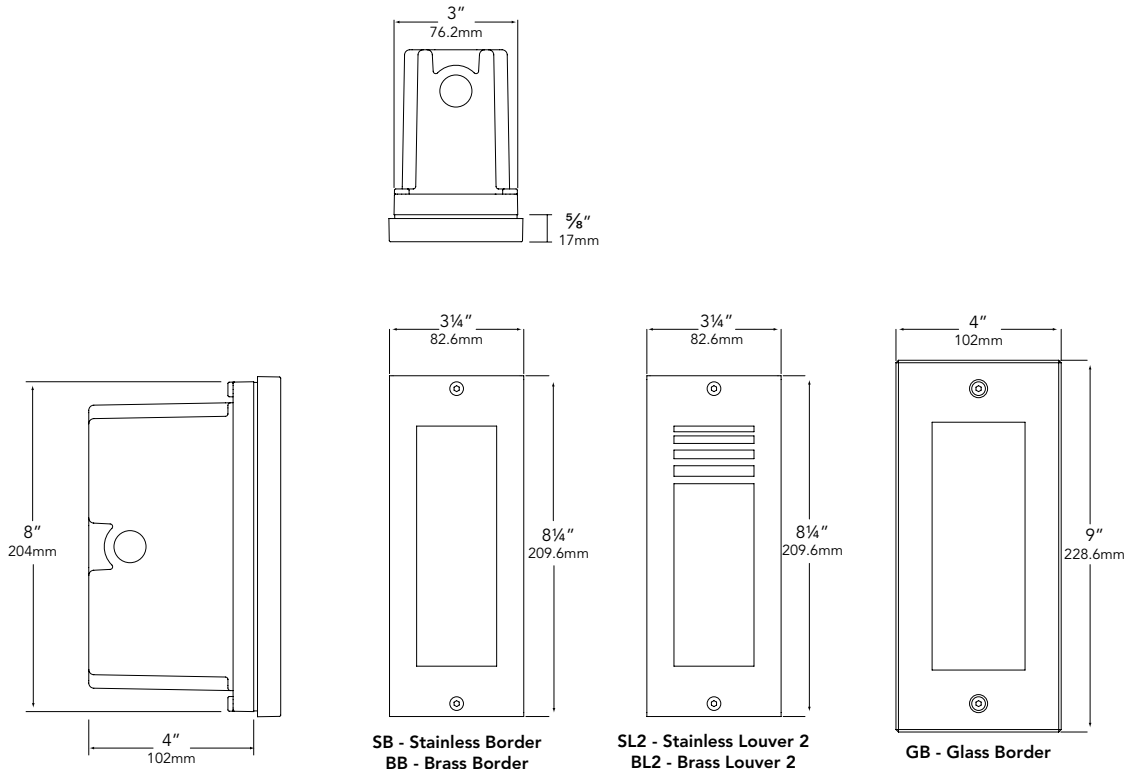

FASTENERS/INSERTS:

All fasteners are stainless steel.

CERTIFICATION:

UL Listed to U.S. & Canadian safety standards for line voltage landscape luminaires (UL 1598). Suitable for wet locations. *IP66*

All Vista Architectural luminaires are [MADE IN THE U.S.A.](#)

DIMENSIONS:

Vista Professional Outdoor Lighting reserves the right to modify the design and/or construction of the fixture shown without further notification.

SPECIFICATION SHEET

MODEL 1504 Architectural Series • Step Lights • LED