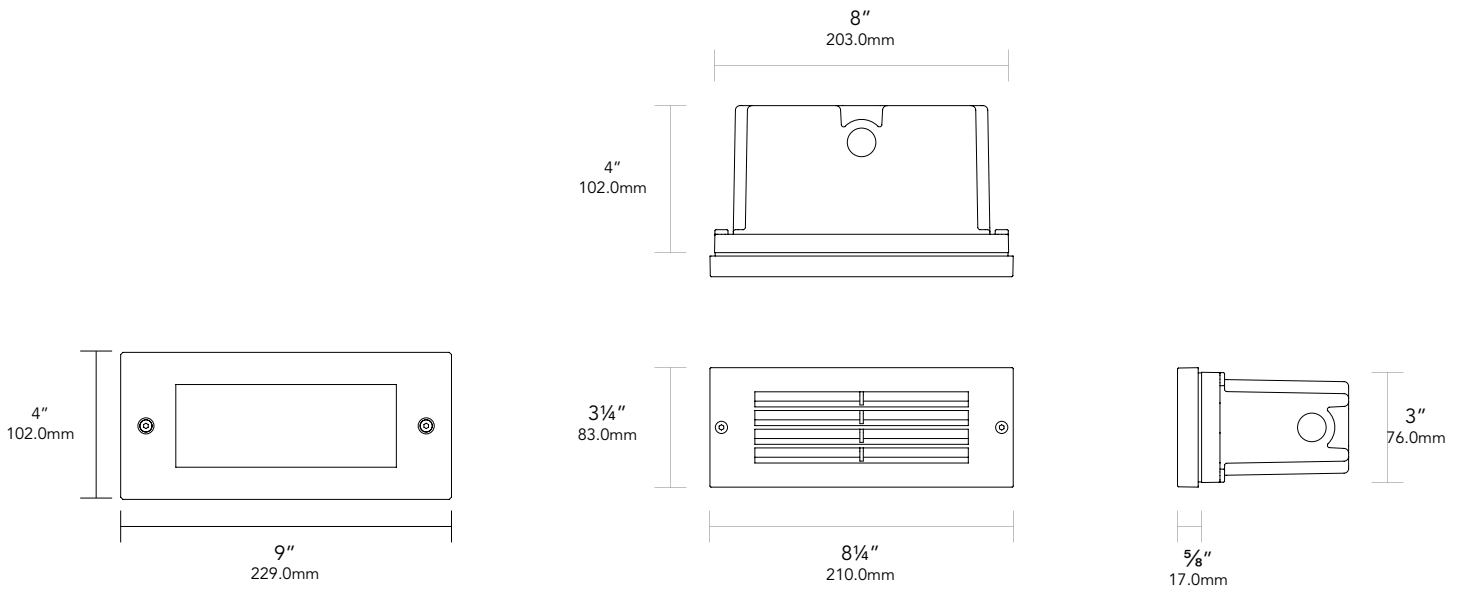

DIMENSIONS:

Vista Professional Outdoor Lighting reserves the right to modify the design and/or construction of the fixture shown without further notification.

SPECIFICATION SHEET

MODEL 1503 Architectural Series • Step Lights • LED

LAMP SPECIFICATIONS:

LED

- High output LED, powered for high efficiency
- Modular performance optic package
- 10.4 Watts
- 474 Deliverable Lumens

OPTICS / AIMING

- No-glare
- Sharp cut-off
- 30° of adjustment for precise beam control